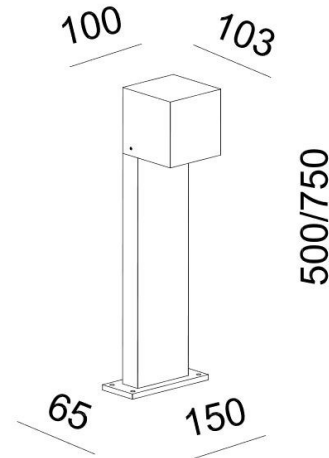

### Algemene Informatie

**Ref: 30046-02-WW**

Zenith 500, floor lamp post, LED 6.1W 3000K (warm white) 703lm CRI90 350mA, black. Power supply (dimmable) included. LED light source included. Size: 100x100x500mm.

### Technische Gegevens

Aantal Lampen	1
Lampsocket	LED
	350mA
LightColor	warm white
ProductKelvin	3000K
ProductKelvin2	3000K
ProductLumen	703lm
ProductColorRenderingIndex	90
ProductIPCode	IP 65
Toebehoren	inclusief voeding
ProductProductLength	100mm
ProductProductWidth	100mm
ProductProductHeight	500mm