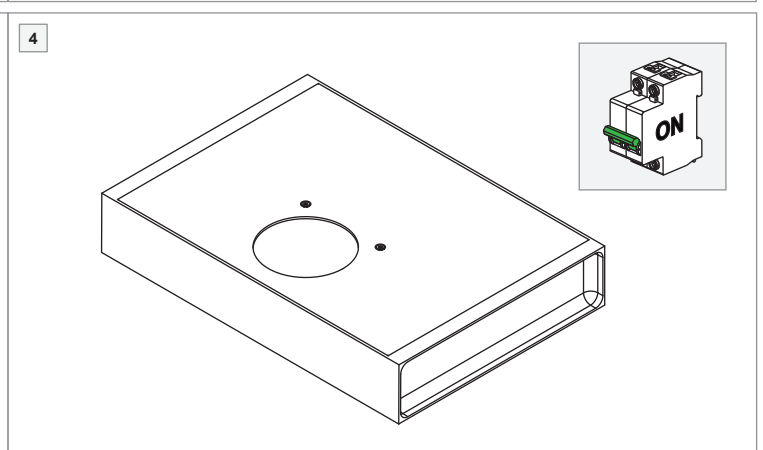

Sulfer Uplight LED Casambi GI

132726XX_132727XX_132728XX

CASAMBI
www.casambi.com

Connect fixture to a Casambi network by using the Casambi App which can be downloaded from iOS App Store or Google Play Store.

Download on the
App Store

ANDROID APP ON
Google play

max 7 m

Surrounding materials, obstructions (walls, concrete, metal,...) and other wireless signals can have a negative influence on the casambi wireless signal range. Always check on site circumstances for optimal signal quality.

LIGHT SOURCE - DO NOT TOUCH LED

Touching the LED can result in permanent damage of the light source. The light source contained in this luminaire shall only be replaced by the manufacturer or his service agent or a similar qualified person.

Replace protective shield when broken. The luminaire shall only be used complete with its protective shield.
Reference number: 1009214