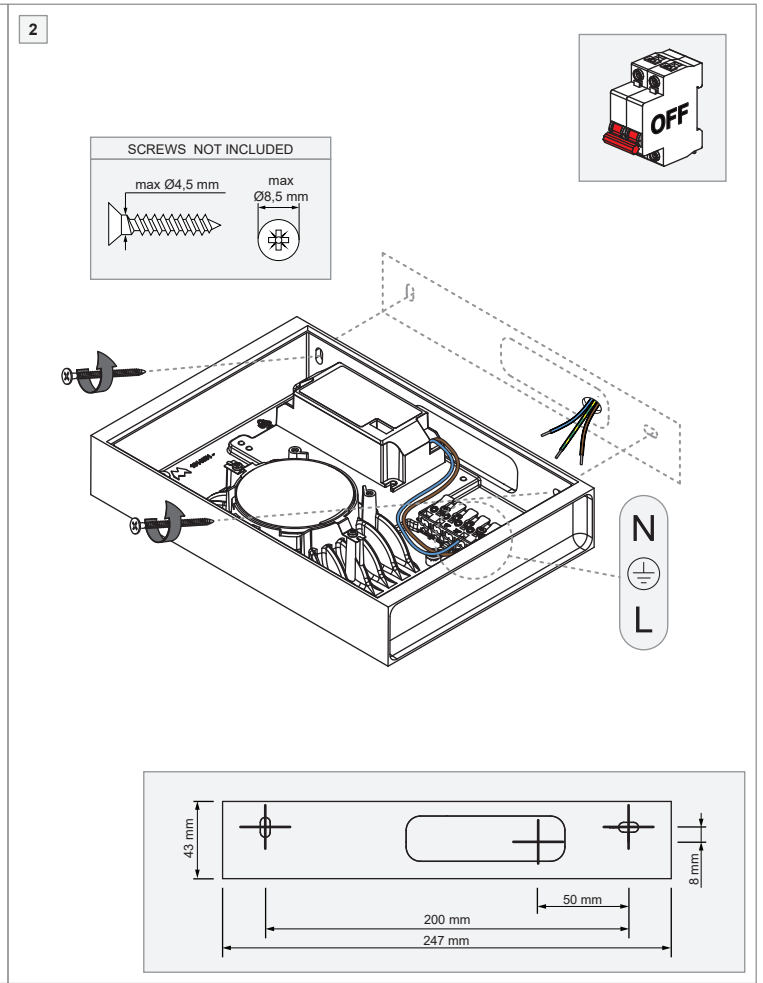

Sulfer Uplight LED Casambi GI

132726XX_132727XX_132728XX

CASAMBI
www.casambi.com

Connect fixture to a Casambi network by using the Casambi App which can be downloaded from iOS App Store or Google Play Store.

Download on the
App Store

ANDROID APP ON
Google play

max 7 m

Surrounding materials, obstructions (walls, concrete, metal,...) and other wireless signals can have a negative influence on the casambi wireless signal range. Always check on site circumstances for optimal signal quality.

LIGHT SOURCE - DO NOT TOUCH LED

Touching the LED can result in permanent damage of the light source. The light source contained in this luminaire shall only be replaced by the manufacturer or his service agent or a similar qualified person.

Replace protective shield when broken. The luminaire shall only be used complete with its protective shield.
Reference number: 1009214