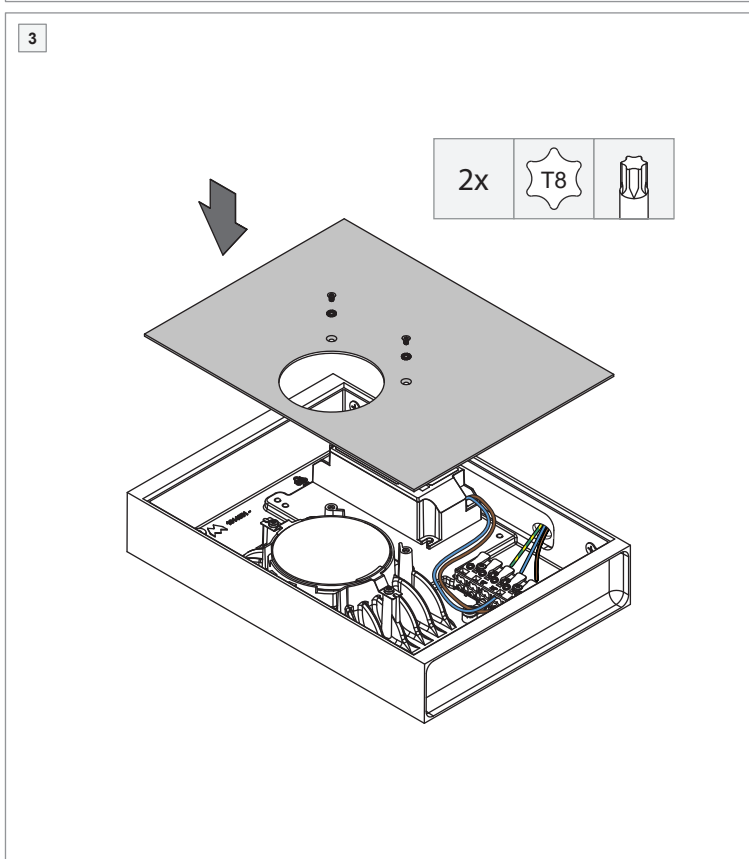

Sulfer Uplight LED Casambi GI

132726XX_132727XX_132728XX

CASAMBI
www.casambi.com

Connect fixture to a Casambi network by using the Casambi App which can be downloaded from iOS App Store or Google Play Store.

Download on the
App Store

ANDROID APP ON
Google play

max 7 m

Surrounding materials, obstructions (walls, concrete, metal,...) and other wireless signals can have a negative influence on the casambi wireless signal range. Always check on site circumstances for optimal signal quality.

LIGHT SOURCE - DO NOT TOUCH LED

Touching the LED can result in permanent damage of the light source. The light source contained in this luminaire shall only be replaced by the manufacturer or his service agent or a similar qualified person.

Replace protective shield when broken. The luminaire shall only be used complete with its protective shield.
Reference number: 1009214