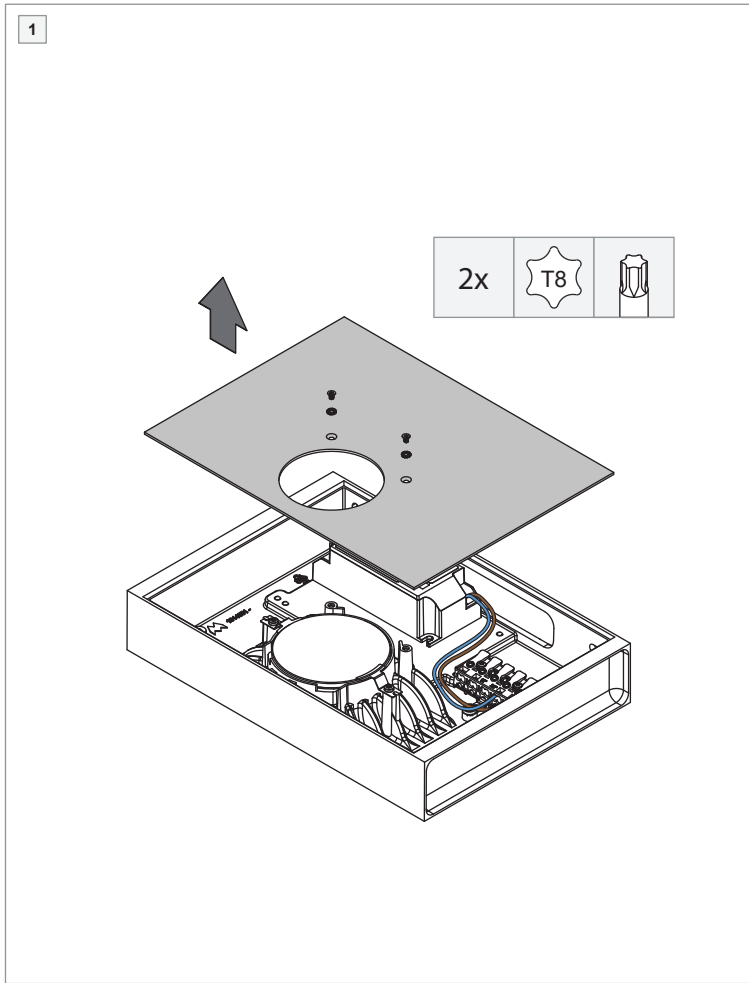

Sulfer Uplight LED Casambi GI

132726XX_132727XX_132728XX

CASAMBI
www.casambi.com

Connect fixture to a Casambi network by using the Casambi App which can be downloaded from iOS App Store or Google Play Store.

Download on the
App Store

ANDROID APP ON
Google play

max 7 m

Surrounding materials, obstructions (walls, concrete, metal,...) and other wireless signals can have a negative influence on the casambi wireless signal range. Always check on site circumstances for optimal signal quality.

LIGHT SOURCE - DO NOT TOUCH LED

Touching the LED can result in permanent damage of the light source. The light source contained in this luminaire shall only be replaced by the manufacturer or his service agent or a similar qualified person.

Replace protective shield when broken. The luminaire shall only be used complete with its protective shield.
Reference number: 1009214