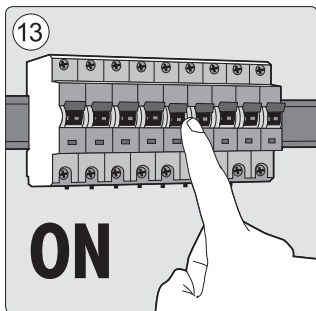

6

7

Signify
I.B.R.S. / C.C.R.I. Numéro 10461
5600 VB Eindhoven,
the Netherlands
☎00800-74454775

Signify Australia Limited
65 Epping Road, North Ryde,
NSW, 2113 Australia
Toll Free number: 1300 304 404

Signify New Zealand Limited
123 Carlton Gore Road
Newmarket, Auckland 1023
New Zealand
Tel: 0800 454 448