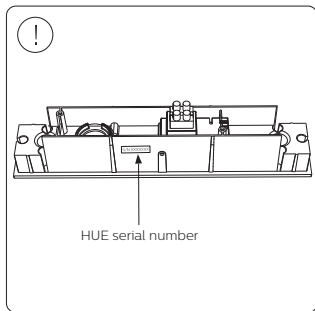

6

7

Signify
I.B.R.S. / C.C.R.I. Numéro 10461
5600 VB Eindhoven,
the Netherlands
☎00800-74454775

Signify Australia Limited
65 Epping Road, North Ryde,
NSW, 2113 Australia
Toll Free number: 1300 304 404

Signify New Zealand Limited
123 Carlton Gore Road
Newmarket, Auckland 1023
New Zealand
Tel: 0800 454 448