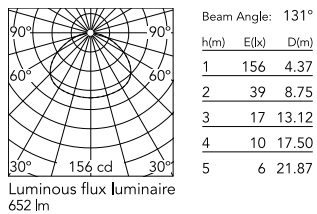

Schematic light drawing

Photometric

Lighting type	Direct
Light distribution	Symmetric

Electrical

Insulation class	II
Frequency (Hz)	50/60
Main voltage (Vac)	220-240
LED voltage Vf (Vdc)	null
Dimmable	Yes
Dimming interface	Dimmer Integrated
Batteries inside	No