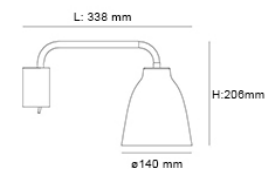

CARAVAGGIO WALL

MODEL	PRODUCT	DESCRIPTION	LIGHT SOURCE
CARAVAGGIO Wall White	23041405	Semi matt white lacquer	E27 max 46W
CARAVAGGIO Wall Black	23041308	Semi matt black lacquer	E27 max 46W

RECOMMENDED RETAIL PRICES

DKK		SEK		EUR*		GBP		NOK	
Excl. VAT	Incl. VAT	Excl. VAT	Incl. VAT	Excl. VAT	Incl. VAT	Excl. VAT	Incl. VAT	Excl. VAT	Incl. VAT
1.436	1.795	1.756	2.195	196	–	165	198	1.680	2.100

* Europe only.