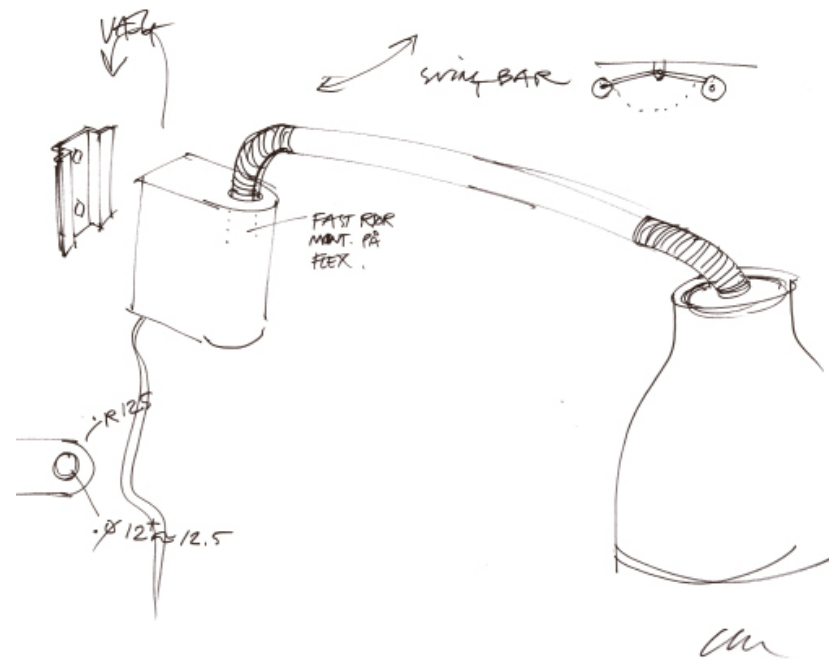

# Caravaggio Wall

DESIGNED BY CECILIE MANZ

LIGHT  
YEARS

Based on the well-known Caravaggio shape, Cecilie Manz has created a wall lamp that is precise, refined and, above all, functional. The classic shade (ø140 mm) is installed on a flexible tube, which makes it possible to tilt the shade and thereby direct the light. The wall bracket means the lamp can be rotated 180 degrees, which – together with the flex tube – makes the lamp very flexible. Caravaggio Wall is supplied with two fittings; one fitting is for direct installation on a power outlet and a slimmer version for installation with visible wiring. The lamp has three narrow slits at the top of the shade that allow light to pass through in the same way as the other Caravaggio models. The switch is positioned discreetly at the bottom of the wall bracket to ensure easy access.

Caravaggio Wall is suitable for a vast array of lighting tasks, e.g. in the living room, the reading corner, the corridor, or as bedroom lighting. Caravaggio Wall gives a direct, soft, and targeted light, while elegantly shielding the light source. Available in black and white respectively.

### MATERIAL

Drawn steel and die-cast zinc alloy.