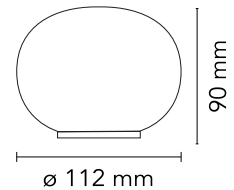

Are you a professional and your project needs consulting and support?

[BOOK AN APPOINTMENT](#)

Main specifications

EAN	8059607019993
Mounting	Table
Environments	Indoor dry location
Light Source Type	Bulb
Lamp category	Halogen
Lamp holders	G9
Iicos	HSGS
Number of heads	1
Power (W)	25

Physical

Colour	White
Length (mm)	120
Cord length (mm)	1500
Net weight (kg)	0.43
Package height (mm)	190
Package width (mm)	190
Package length (mm)	190
Package volume (m3)	0.01
IP internal	20

Download

[Mounting instructions](#) PDF