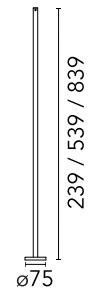

FLOS

■ F004Z020006 Grey

Pole with base H 600 mm Grey

Pole with base. H600mm Ready for installation on solid surface. Ground installation needs earth stick use, to be ordered as separated item.

Are you a professional and your project needs consulting and support?

[BOOK AN APPOINTMENT](#)

Main specifications

Environments	Outdoor wet location
Iicos	No

Physical

Colour	Grey
Net weight (kg)	0.41

Electrical

Emergency type	No
----------------	----

Notes