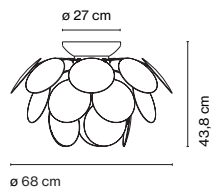

Discocó

Christophe Mathieu

marset

Discocó C88

Discocó C68

Discocó C53

Exuberant even when turned off, the richness of the light issuing from the Discocó lamp provides direct downward illumination along with a dramatic play of lights and soft shadows.

Discocó C88

- ⦿ 3x E27 LED Globe (ø120) 14W
- ⦿ 3x E27 HSGSA/C/UB 77W

Discocó C68

- ⦿ 3x E27 LED Globe (ø120) 14W
- ⦿ 3x E27 HSGSA/C/UB 57W

Discocó C53

- ⦿ E27 LED Globe (ø120) 14W
- ⦿ E27 HSGSA/C/UB 116W

21 opaque discs made in moulded ABS. Chromed semi-sphere.

Range