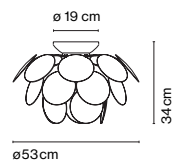

Discocó

Christophe Mathieu

marset

Discocó C88

Discocó C68

Discocó C53

Exuberant even when turned off, the richness of the light issuing from the Discocó lamp provides direct downward illumination along with a dramatic play of lights and soft shadows.

Discocó C88

- ⦿ 3x E27 LED Globe (ø120) 14W
- ⦿ 3x E27 HSGSA/C/UB 77W

Discocó C68

- ⦿ 3x E27 LED Globe (ø120) 14W
- ⦿ 3x E27 HSGSA/C/UB 57W

Discocó C53

- ⦿ E27 LED Globe (ø120) 14W
- ⦿ E27 HSGSA/C/UB 116W

21 opaque discs made in moulded ABS. Chromed semi-sphere.

Range