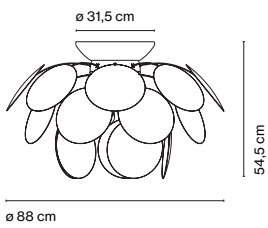

Discocó

Christophe Mathieu

marset

Discocó C88

Discocó C68

Discocó C53

Exuberant even when turned off, the richness of the light issuing from the Discocó lamp provides direct downward illumination along with a dramatic play of lights and soft shadows.

Discocó C88

- ⦿ 3x E27 LED Globe (ø120) 14W
- ⦿ 3x E27 HSGSA/C/UB 77W

Discocó C68

- ⦿ 3x E27 LED Globe (ø120) 14W
- ⦿ 3x E27 HSGSA/C/UB 57W

Discocó C53

- ⦿ E27 LED Globe (ø120) 14W
- ⦿ E27 HSGSA/C/UB 116W

21 opaque discs made in moulded ABS. Chromed semi-sphere.

Range