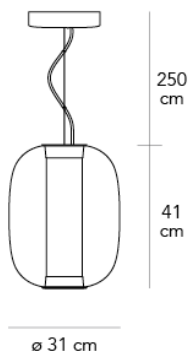

MADE IN

IT

ALIMENTATION CABLE

Black

DIMMER

Dimmable

CERTIFICATIONS

CEIP20

COLOR

MATERIAL DESCRIPTION

vetro, metallo galvanica

COLOR DESCRIPTION SKU

black, transparent

GROUP TENSION

Integrated Led

ENERGY CLASS

A++ >> A

RECOMMENDED SOURCE

LED 25W (2700K, CRI>90, 2900Lm) + LED 8W (2700K, 1180Lm)

SKU

F441785550NTLE