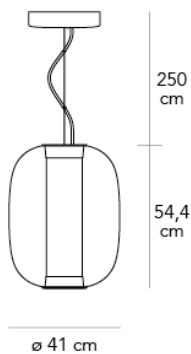

MADE IN

IT

MATERIAL DESCRIPTION

glass, galvanized metal

ALIMENTATION CABLE

Black

COLOR DESCRIPTION SKU

black, pink

DIMMER

Dimmable

GROUP TENSION

Integrated Led

CERTIFICATIONS

CEIP20

ENERGY CLASS

A++ >> A

COLOR

RECOMMENDED SOURCE

LED 35W (2700K, CRI>90, 4000Lm) + LED 8W (2700K, 1180Lm)

SKU

F441790550NRLE