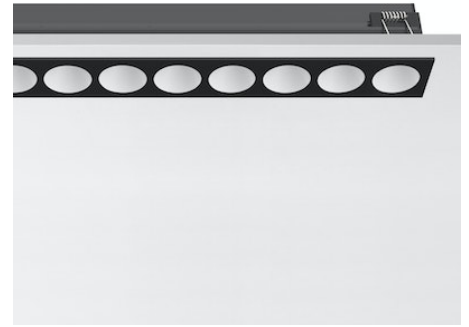

FLOS

03.9170.14A Black/White

Light Shadow Fixed Trim 12 Spots Optic Medium

NEW

Designed by FLOS Architectural, 2022

Recessed integrated luminaire with 12 LED lighting spots. Remote power supply included (220-240V).

Are you a professional and your project needs consulting and support?

BOOK AN APPOINTMENT

Main specifications

Mounting	Ceiling recessed
Environments	Indoor dry location
LED type	Power LED
Lamp category	LED
Ilcos	No
Number of heads	1
Power (W)	32.4
Source flux (lm)	3420
System flux (lm)	2696

Physical

Colour	Black/White
Trim	Yes
Orientation	Fixed
Recessed depth (mm)	75
Length (mm)	427
Net weight (kg)	0.66
IP internal	20
IP external	55

Download

Mounting instructions [↓ PDF](#)

Photometric Files