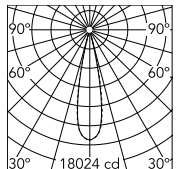

Physical

Colour	Black/White
Trim	Yes
Orientation	Fixed
Recessed depth (mm)	75
Length (mm)	427
Net weight (kg)	0.66
IP internal	20
IP external	55

Download

Mounting instructions [↓ PDF](#)

Photometric Files

LDT / IES [↓ ZIP](#)

Technical Drawings

2D [↓ ZIP](#)

3D [↓ ZIP](#)

[↓ ZIP](#) Bim

Schematic light drawing

Beam Angle: 22°

h(m)	E(lx)	D(m)
1	18024	0.39
2	4506	0.78
3	2003	1.17
4	1126	1.56
5	721	1.95