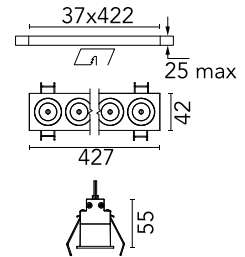

FLOS

03.9170.14A Black/White

Light Shadow Fixed Trim 12 Spots Optic Medium

NEW

Designed by FLOS Architectural, 2022

Recessed integrated luminaire with 12 LED lighting spots. Remote power supply included (220-240V).

Are you a professional and your project needs consulting and support?

BOOK AN APPOINTMENT

Main specifications

Mounting	Ceiling recessed
Environments	Indoor dry location
LED type	Power LED
Lamp category	LED
Ilcos	No
Number of heads	1
Power (W)	32.4
Source flux (lm)	3420
System flux (lm)	2696

Physical

Colour	Black/White
Trim	Yes
Orientation	Fixed
Recessed depth (mm)	75
Length (mm)	427
Net weight (kg)	0.66
IP internal	20
IP external	55

Download

Mounting instructions [↓ PDF](#)

Photometric Files

LDT / IES [↓ ZIP](#)

Technical Drawings

2D [↓ ZIP](#)

3D [↓ ZIP](#)

[↓ ZIP](#) Bim

Schematic light drawing

Beam Angle: 22°

h(m)	E(lx)	D(m)
1	18024	0.39
2	4506	0.78
3	2003	1.17
4	1126	1.56
5	721	1.95