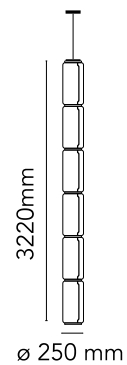

FLOS

■ F0282000 Black

Noctambule Suspension 6 High Cylinder

Designed by Konstantin Grcic, 2019

63W - 2096lm - 2700K

Hanging lamps consisting of interconnecting glass modules reaching a length of 3,2 mt. (126.77") with 4 mt. (157.48") suspended power cable. Cylindrical and semi-spherical transparent blown glass structure, suspended die cast aluminium ring connector, hydroformed steel internal lateral arm and injection moulded optical opal silicone outer ring diffusers. The power supply unit within the ceiling rose can be used as a dimmer to adjust the light intensity by 10% to 100% in either direction by means of the 0-10/1-10V, PUSH, DALI control.

Are you a professional and your project needs consulting and support?

BOOK AN APPOINTMENT

Main specifications

EAN	8059607000779
Mounting	Suspension
Environments	Indoor dry location
Light Source Type	LED
LED type	LED Module
Power (W)	63
System flux (lm)	2096

Physical

Colour	Black
Length (mm)	250
Cord length (mm)	4000
Canopy dimension (mm)	45
Canopy width (mm)	187
Net weight (kg)	26.9
Package height (mm)	0
Package width (mm)	0
Package length (mm)	0
Package volume (m3)	0.48
IP internal	20