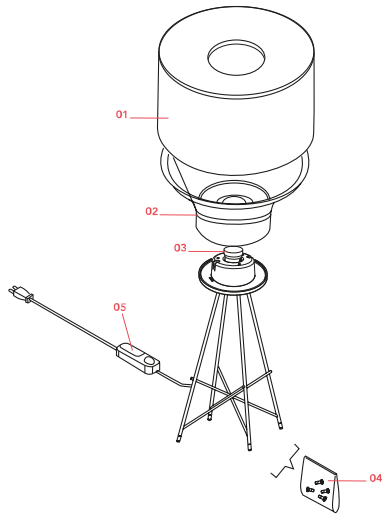

Spare Parts

01.	F1-T diffuser	RF16085
02.	F1-T diffuser support	RF15854
03.	Porcelain E27 lamp holder	RF04487
04.	Kit of quantity 4 adjustable feet	RF5912200
05.	Dimmer 4-25W 220-240V Black	RF32262

DOWNLOAD