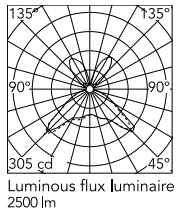

Physical

Colour	White
Length (mm)	360
Cord length (mm)	1850
Net weight (kg)	4.2
Package height (mm)	0
Package width (mm)	0
Package length (mm)	0
Package volume (m3)	0.1
IP internal	20

Download

[Mounting instructions](#)  PDF

[Spare Parts](#)  PDF

Photometric Files

[LDT / IES](#)  LDT

Technical Drawings

[2D](#)  ZIP

[3D](#)  ZIP

IP
20

Schematic light drawing