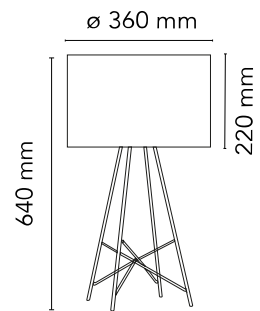

FLOS

F5911009 White

Ray Table

Designed by Rodolfo Dordoni, 2007

Halogen - 150W

Table lamp providing diffused lighting. Steel tube (10 mm diam.) structure, welded, brushed and chrome-plated. Diffuser support disk in die-cast, polished and chrome-plated Zamak alloy. White injection-molded PA6 (nylon) lamp cover. Injection-molded PC (polycarbonate) inner diffuser in 3% opal color. Transparent injection-molded elastic PVC (polyvinylchloride) feet. Lathe-shaped aluminum diffusers, painted white on the inside, and shiny white or black on the outside or gray-colored, blown and overlaid glass with glossy external finish. On the cable there is the electronic dimmer which allows the regulation of light brightness.

Are you a professional and your project needs consulting and support?

[BOOK AN APPOINTMENT](#)

Main specifications

Mounting	Table
Environments	Indoor dry location
Light Source Type	Bulb
Lamp category	Halogen
Lamp holders	E27
Iicos	HSGS
Number of heads	1
Power (W)	150

Physical

Colour	White
Length (mm)	360
Cord length (mm)	1850
Net weight (kg)	4.2
Package height (mm)	0
Package width (mm)	0
Package length (mm)	0
Package volume (m3)	0.1
IP internal	20

Download

[Mounting instructions](#)  PDF