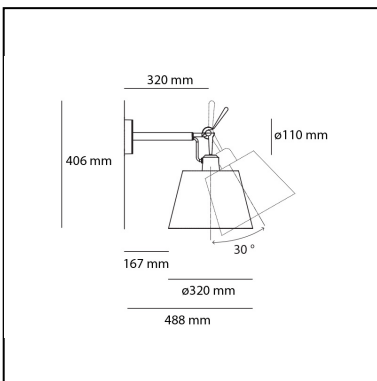

Tolomeo Wall Diffusor 32 - Body Lamp

Michele De Lucchi
Giancarlo Fassina

DESCRIPTION

Arm and wall support in polished aluminium; diffuser in parchment paper on a plastic frame. The code refers to the luminaire's body only

IP20     Dimmerable: 

FEATURES

- Product Code: **1186010A**
- Colour: **Aluminium**
- Installation: **Wall**
- Material: **Aluminium, parchment paper or satin**
- Series: **Design Collection**
- design by: **Michele De Lucchi, Giancarlo Fassina**

DIMENSIONS

- Length: **488 mm**
- Height: **406 mm**
- Diameter: **320 mm**
- Base Diameter: **110 mm**
- Rotation: **30°**

SOURCES NOT INCLUDED

- Category: **LED RETROFIT**
- Number: **1**
- Watt: **21W**
- Socket: **E27**