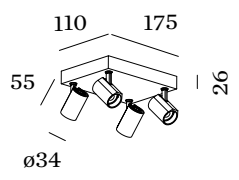

WEVER & DUCRÉ
LIGHTING

CENO SURFACE 4.1

176964W3

Project
Type
Notes
Quantity
Date

GENERAL

Ceiling
Surface
Signal White
IP20
Interior
1760 lm

LED

2700 K

PHYSICAL

Length 175 mm
Width 110 mm
Height 55 mm
0.8 kg
Tilt max 90°
Rotation 350°

ELECTRICAL

220 - 240 V
Total connected power 28 W
PC1
Safety distance 0.3 m