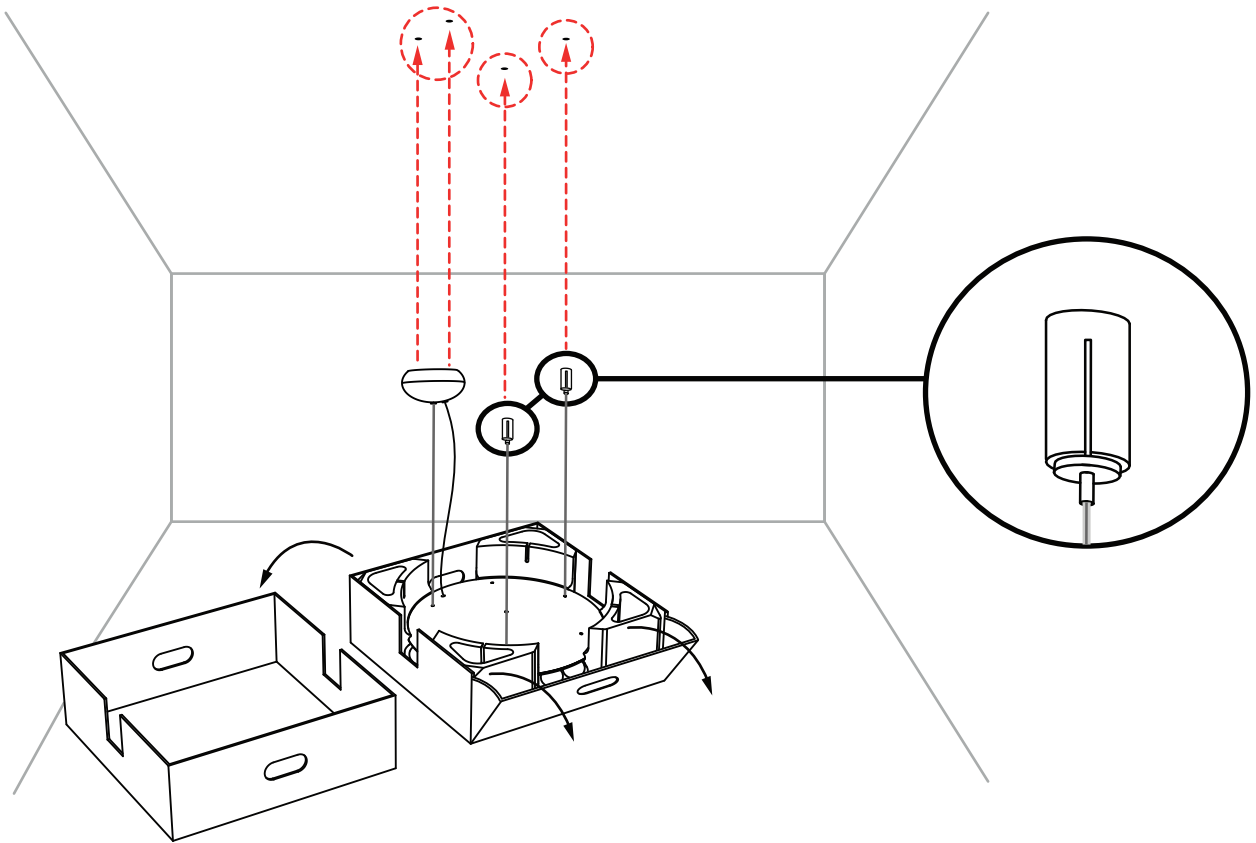

m o o i

Prop Light Round Single

1A

1B

INPUT: 240V AC

visit www.mooui.com for more information about the collection

m o o o i

Prop Light Round Single