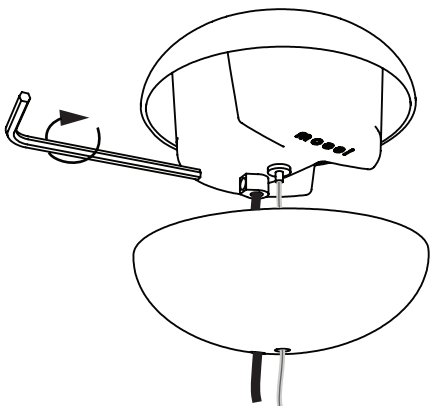

m o o i

Prop Light Round Single

1A

1B

INPUT: 240V AC

visit www.mooui.com for more information about the collection

m o o o i

Prop Light Round Single

2

3

1
SIZE 4

4

OPEN

visit www.mooui.com for more information about the collection

m o o o i

Prop Light Round Single