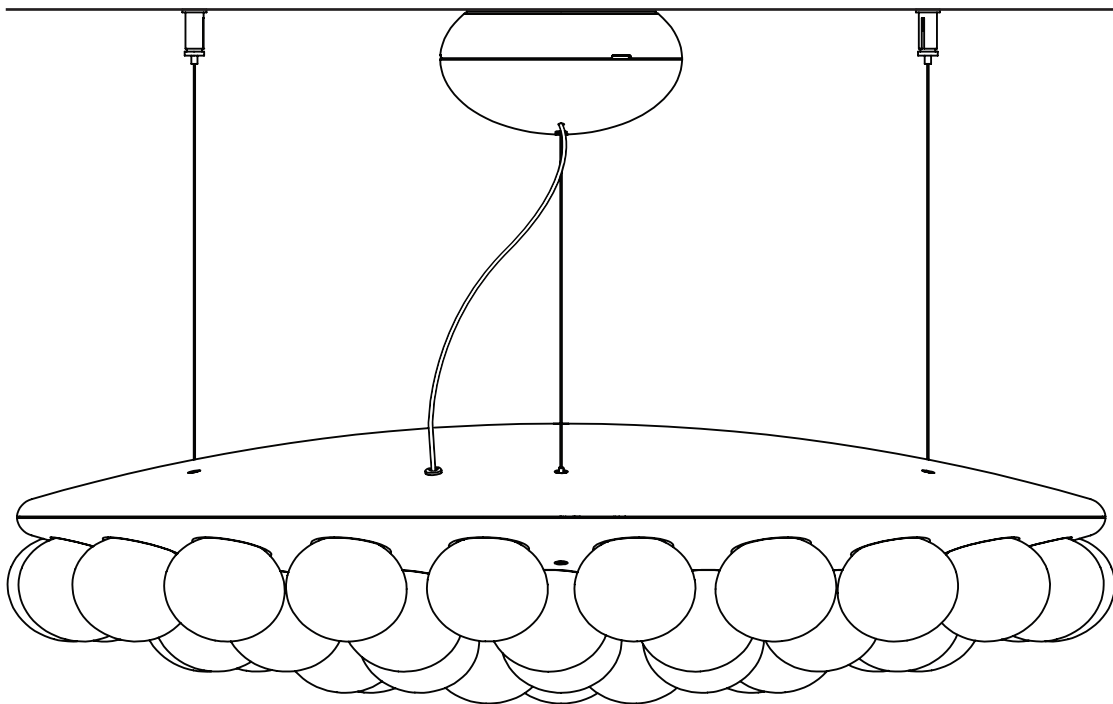

m o o o i

Prop Light Round Single

5

visit www.mooui.com for more information about the collection