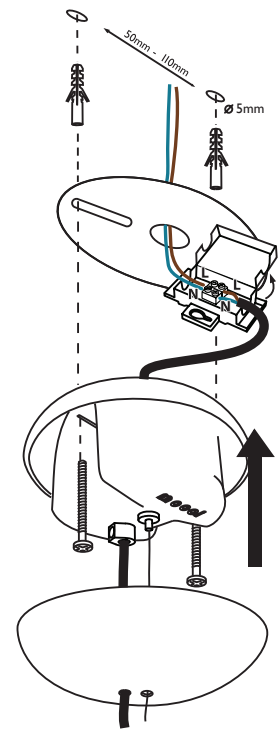

m o o i

Prop Light Round Single

1A

1B

INPUT: 240V AC

visit www.mooui.com for more information about the collection

m o o o i

Prop Light Round Single

2

3

1
SIZE 4

4

OPEN

visit www.mooui.com for more information about the collection

m o o o i

Prop Light Round Single