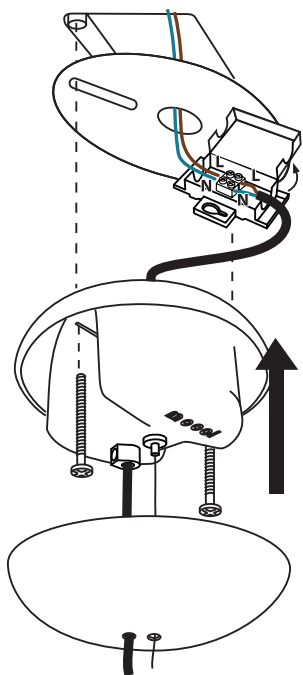

m o o i

Prop Light Round Single

1A

1B

INPUT: 240V AC

visit www.mooui.com for more information about the collection

m o o o i

Prop Light Round Single

2

3

1
SIZE 4

4

OPEN

visit www.mooui.com for more information about the collection

m o o o i

Prop Light Round Single