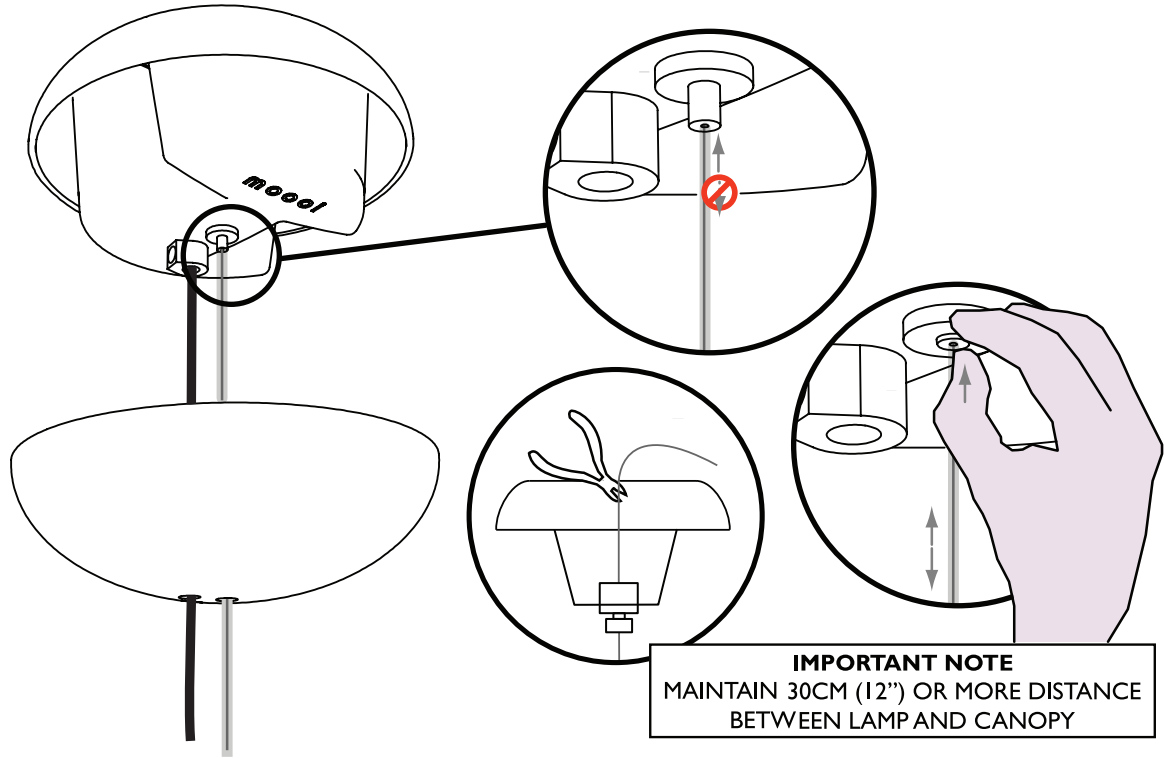

m o o o i

Prop Light Round Single

2