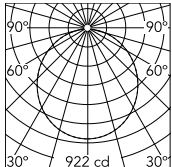

Schematic light drawing

Luminous flux Luminaire
2623 lm

Photometric

Lighting type	Direct
Light distribution	Roto symmetric
CCT (K)	2700
CRI>	95

Electrical

Insulation class	I
Frequency (Hz)	50/60
Main voltage (Vac)	200-240
Driver	Integrated
Dimmable	Yes
Dimming type	Dimmable DALI 1
Dimming interface	Remote Dimmable (Dimmer Not Included)
Batteries inside	No