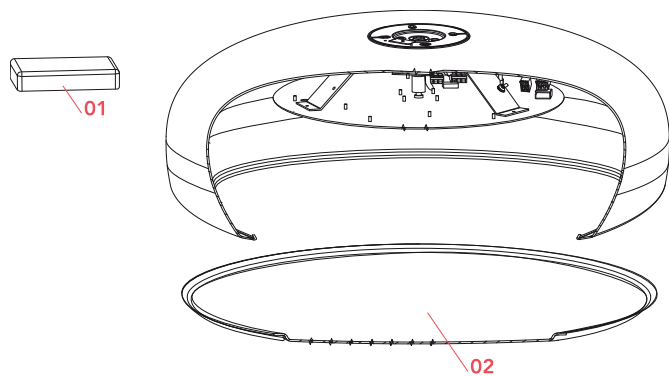

Spare Parts

01.	Driver 45W 450-1050mA	RF31980
02.	Methacrylate diffuser	RF19022

DOWNLOAD