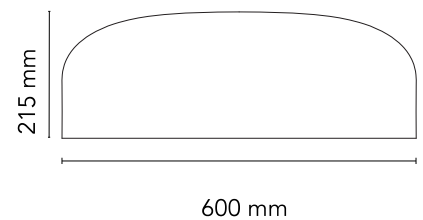

FLOS

F1368035 Red

Smithfield Ceiling Pro dimmable DALI

Designed by Jasper Morrison, 2009

45W - 2791lm - 2700K - CRI> 95

Ceiling-mounted lamp providing direct light. Aluminium body. Available in gloss black, white, matt black, green, red or MUD. Injection-moulded opalescent methacrylate diffuser. Steel wall and ceiling attachment. Control DALI dimmable.

Are you a professional and your project needs consulting and support?

[BOOK AN APPOINTMENT](#)

Main specifications

EAN	8059607015094
Mounting	Ceiling
Environments	Indoor dry location
Light Source Type	LED
LED type	LED Module
Power (W)	45
System power (W)	45
System flux (lm)	2791

Physical

Colour	Red
Length (mm)	600
Net weight (kg)	5.8
Package height (mm)	310
Package width (mm)	710
Package length (mm)	710
Package volume (m3)	0.16
IP internal	20

Download

[Mounting instructions](#) PDF

[Spare Parts](#) PDF

Photometric Files

[LDT / IES](#) LDT

Technical Drawings

[2D](#) ZIP

[3D](#) ZIP

[Bim](#) ZIP