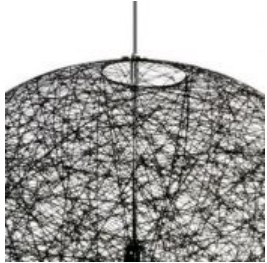

m o o o i[®]

Random Light

Designed by Bertjan Pot and introduced in the Moooi collection in 2002, the Random Light has become a best seller right from the beginning.

| | |
|-----------------------|---|
| Designer | Bertjan Pot |
| Year of design | 2001 |
| Material | fibreglass soaked in epoxy resin, chromed steel pendant |

m o o o i[®]

detailing

The Random light has a small opening to help with replacing the light bulb.

colours

White

Black

technical (Incandescent version)

E27 x I
60 W MAX type G
Cable length 4M (black)
10M cable available on request
Plastic white canopy (white shade)
Plastic black canopy (black shade)

E26 x I
60 W MAX type G
Cable length 4M (black)
10M cable available on request
Chrome canopy

technical (LED version)

small Random LED (CE)

Power consumption 8,75W (72lm/W)
Colour temperature (degrees Kelvin, K) 2700K
(warm white)
Luminous flux (Lumen, lm) 636lm