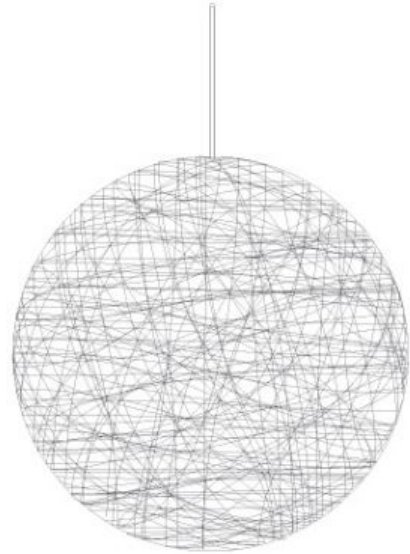

m o o o i[®]

Random Light

Designed by Bertjan Pot and introduced in the Moooi collection in 2002, the Random Light has become a best seller right from the beginning.

| | |
|-----------------------|---|
| Designer | Bertjan Pot |
| Year of design | 2001 |
| Material | fibreglass soaked in epoxy resin, chromed steel pendant |

dimensions

8cm | 3.1"
ø16cm | 6.3"

50cm | 19.7"

80cm | 31.5"

105cm | 41.3"