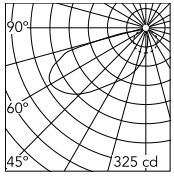

Physical

Colour	Black
Orientation	Fixed
Net weight (kg)	0.8
IP internal	65

Download

Mounting instructions [↓ ZIP](#)

Photometric Files

LDT / IES [↓ ZIP](#)

Technical Drawings

2D [↓ ZIP](#)

3D [↓ ZIP](#)

[↓ ZIP](#) Bim

Schematic light drawing

Beam Angle: 52°

h(m)	E(lx)	D(m)
1	123	3.53
2	31	7.06
3	14	10.59
4	8	14.12
5	5	17.66

Luminous flux Luminaire
453 lm

Photometric

Lighting type	Direct
Light distribution	Asymmetric
CCT (K)	2700
CRI>	80