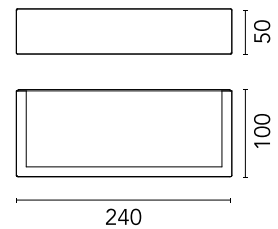

FLOS

■ F015E22A030 Black

Mile Wall 2 Washer Down

NEW

Designed by Antonio Citterio

LED - Power LED - 6.4W - 453lm - 2700K - CRI> 80

LED light source included. Integrated 220-240V ON/OFF and 1-10V or DALI dimmable electrical power. Equipped with double cable gland for electrical connection.

Are you a professional and your project needs consulting and support?

BOOK AN APPOINTMENT

Main specifications

Mounting	Wall
Environments	Outdoor wet location
LED type	Power LED
Lamp category	LED
Number of heads	1
Power (W)	6.4
System flux (lm)	453

Physical

Colour	Black
Orientation	Fixed
Net weight (kg)	0.8
IP internal	65

Download

Mounting instructions [↓ ZIP](#)

Photometric Files

LDT / IES [↓ ZIP](#)

Technical Drawings

2D [↓ ZIP](#)

3D [↓ ZIP](#)

[↓ ZIP](#) Bim

Schematic light drawing

Beam Angle: 52°

h(m)	E(lx)	D(m)
1	123	3.53
2	31	7.06
3	14	10.59
4	8	14.12
5	5	17.66

Luminous flux Luminaire
453 lm

Photometric

Lighting type	Direct
Light distribution	Asymmetric
CCT (K)	2700
CRI>	80