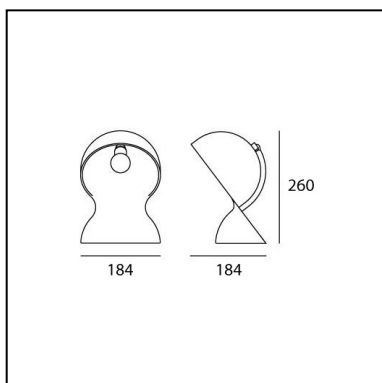

Dalù White

Vico Magistretti

IP20   EAC  

LUMINAIRE

- Watt: **6W**
- Voltage: **220V-240V**
- Delivered lumen output: **345lm**

Notes

Minimum 4 pieces per package.

DESCRIPTION

FEATURES

- Product Code: **1466000A**
- Colour: **White**
- Installation: **Table**
- Material: **Polycarbonate**
- Series: **Design Collection**
- Environment: **Indoor**
- Area contract: **Residential**
- Emission: **Direct**
- design by: **Vico Magistretti**

DIMENSIONS

- Length: **184 mm**
- Width: **184 mm**
- Height: **260 mm**
- Impact Resistance: **N.D.**
- Glow Wire Test: **N.D.°**

SOURCES NOT INCLUDED

- Category: **LED RETROFIT**
- Number: **1**
- Watt: **6W**
- Socket: **E14**