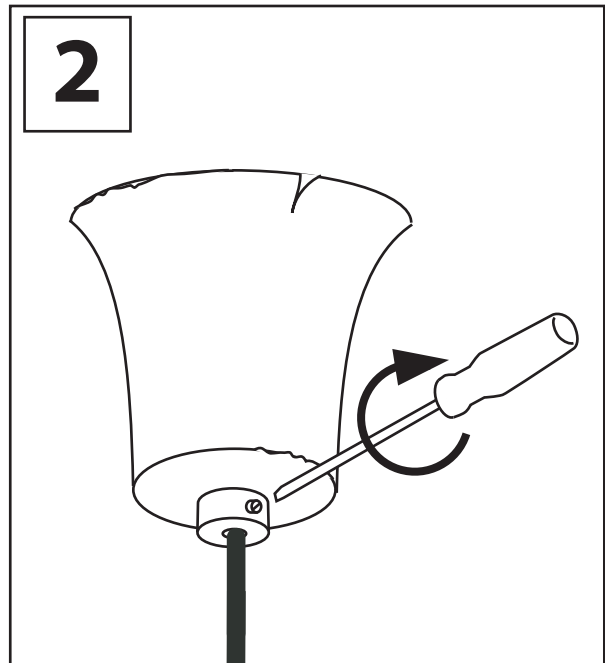

moooi®

instructions

TECHNICAL INFORMATION

name Smoke Chandelier
code molsc-555-
dimensions 55 x 65 cm (h x Ø)
materials burned wood, finished off with epoxy
design Maarten Baas

*the manufacturer does not accept any responsibility for damage or injury as a result of wrong use of the lighting system