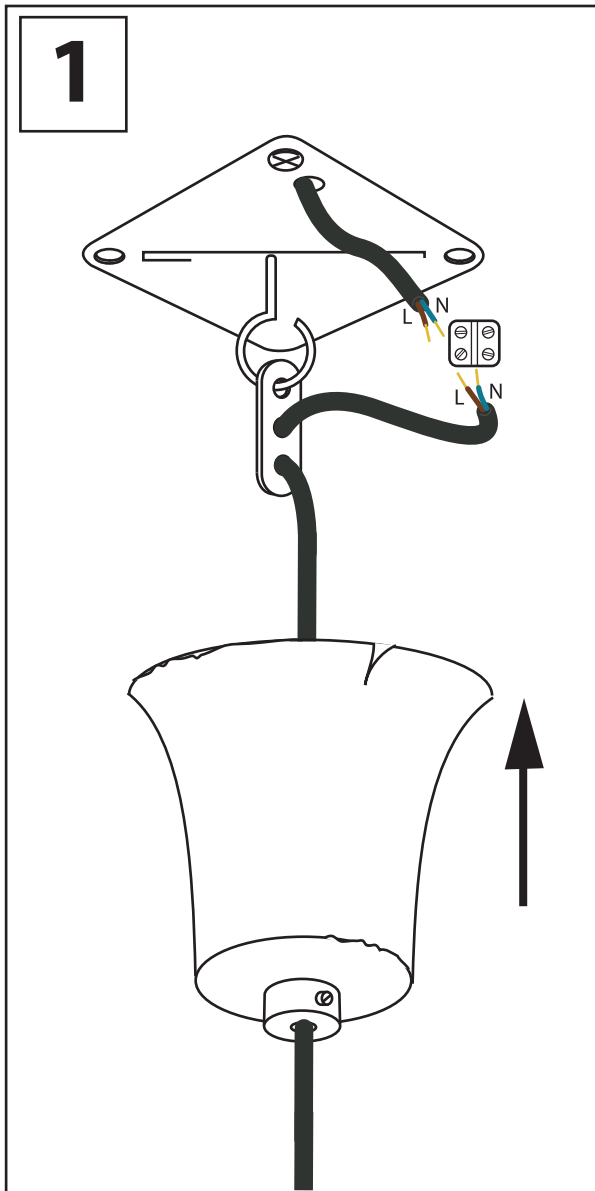

moooi®

instructions

TECHNICAL INFORMATION

name Smoke Chandelier
code molsc-555-
dimensions 55 x 65 cm (h x Ø)
materials burned wood, finished off with epoxy
design Maarten Baas

*the manufacturer does not accept any responsibility for damage or injury as a result of wrong use of the lighting system

MAX 3 x 40W / 120W combined

3 x E14 ~ 220-230V 50Hz

TYPE B

EG declaration of conformity for electrical products (according to Annex IIIB of the Low Voltage Directive 73/23/EEG)

January 2005

Moooi
Minervum 7003
4817 ZL Breda
The Netherlands