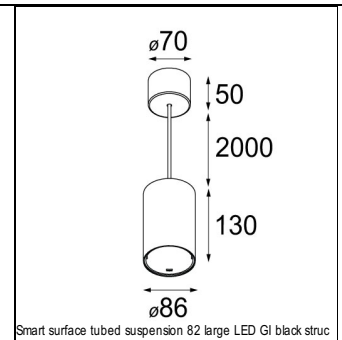

RECESSED-FRAME

12500230	RECESSED RING Ø70 H100

MASK

12500132	SMART MASK 82 2X BLACK STRUC
12500146	SMART MASK 82 2X GOLD
12500160	SMART MASK 82 2X WHITE STRUC

ACCESSORIES

SURFACE-BOX

12515132	SMART SURFACE BOX 82 1-10V/PUSHDIM GI FOR 2X LED GE BLACK STRUC