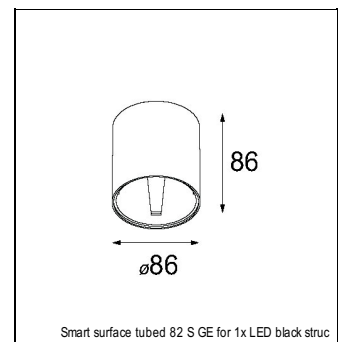

RECESSED-FRAME

12500230	RECESSED RING Ø70 H100

MASK

12500132	SMART MASK 82 2X BLACK STRUC
12500146	SMART MASK 82 2X GOLD
12500160	SMART MASK 82 2X WHITE STRUC

ACCESSORIES

SURFACE-BOX

12515132	SMART SURFACE BOX 82 1-10V/PUSHDIM GI FOR 2X LED GE BLACK STRUC