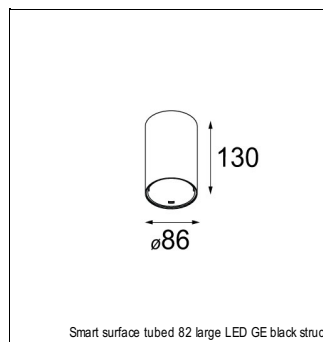

RECESSED-FRAME

12500230	RECESSED RING Ø70 H100

MASK

12500132	SMART MASK 82 2X BLACK STRUC
12500146	SMART MASK 82 2X GOLD
12500160	SMART MASK 82 2X WHITE STRUC

ACCESSORIES

SURFACE-BOX

12515132	SMART SURFACE BOX 82 1-10V/PUSHDIM GI FOR 2X LED GE BLACK STRUC