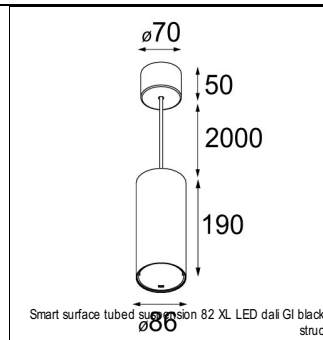

RECESSED-FRAME

12500230	RECESSED RING Ø70 H100

MASK

12500132	SMART MASK 82 2X BLACK STRUC
12500146	SMART MASK 82 2X GOLD
12500160	SMART MASK 82 2X WHITE STRUC

ACCESSORIES

SURFACE-BOX

12515132	SMART SURFACE BOX 82 1-10V/PUSHDIM GI FOR 2X LED GE BLACK STRUC