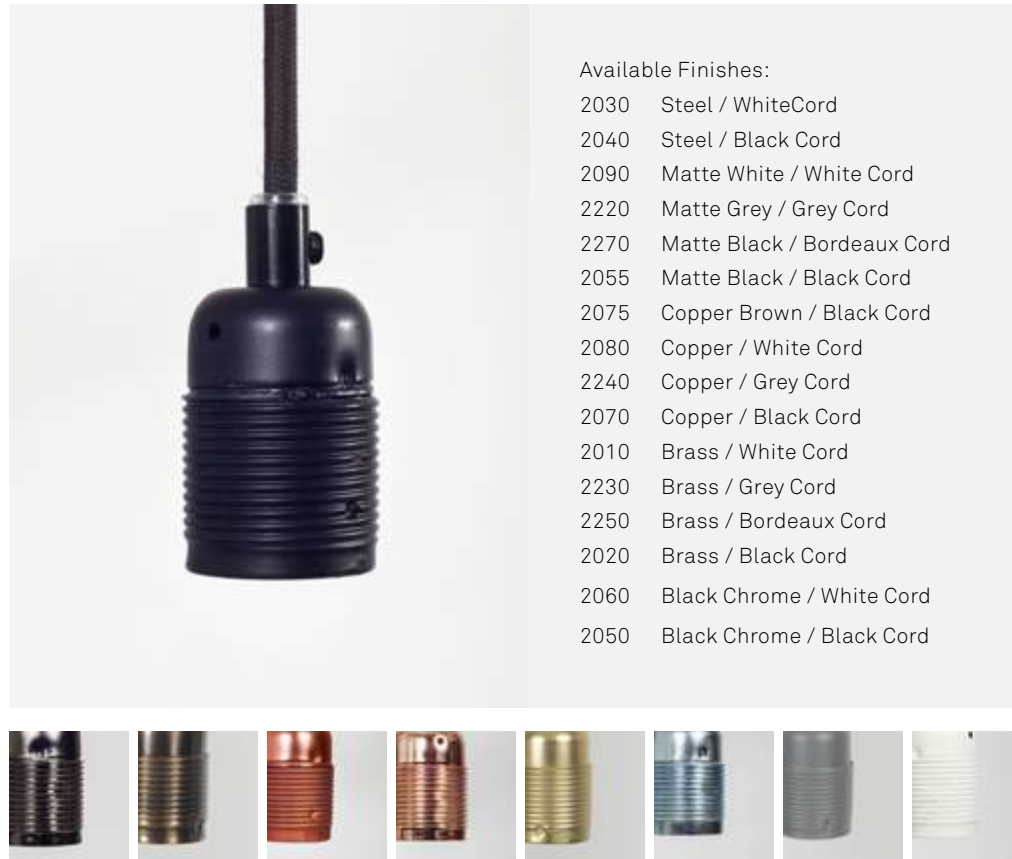

## FRAMA E27 PENDANT

The Frama E27 Pendant is an industrial and straight forward looking bulb socket with a refined finish. The pendant comes in a variety of metal finishes with a sleek textile cord in various colorways. Perfect as a pendant lamp over the kitchen table or in the window.

## Frama E27 Pendant | Specifications

### Frama E27 Pendant

Design: Frama, 2011

Dimensions: H 72 Ø 40 mm.

Origin: Denmark, Produced in PRC

Material head: Brass, copper, bronze, matte black, matte white, dark grey, steel, black chrome, copper brown

Material cord: Textile cord in white, black and grey, bordeaux, 3000 mm.

Details: CE-certified