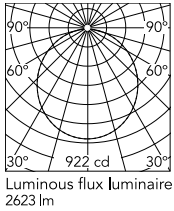

Schematic light drawing

Photometric

Lighting type	Direct
Light distribution	Roto symmetric
CCT (K)	2700
CRI>	95

Electrical

Insulation class	I
Frequency (Hz)	50/60
Main voltage (Vac)	200-240
Driver	Integrated
Dimmable	Yes
Dimming type	Dimmable DALI 1
Dimming interface	Remote Dimmable (Dimmer Not Included)
Batteries inside	No

Ecodesign and Energy Labelling

This product contains a light source of energy efficiency class F

Replaceable (LED only) light source by a professional

Replaceable control gear by a professional