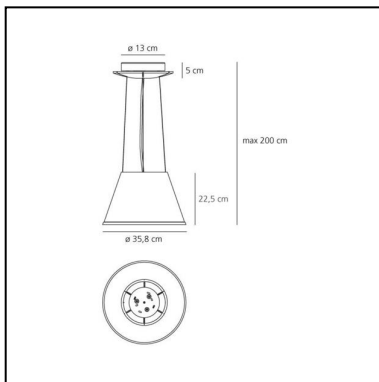

Choose Suspension - White

Matteo Thun & Partners

IP20    Dimmerable: 

LUMINAIRE

- Watt: **13W**
- Voltage: **220V-240V**
- Delivered lumen output: **1291lm**

DESCRIPTION

The diffuser, which characterises this lamp family with its materials and texture, can be tilted by 30° and rotated on its own axis to direct the light for reading.

FEATURES

- Product Code: **1123110A**
- Colour: **White**
- Installation: **Suspension**
- Material: **Parchment paper, polycarbonate**
- Series: **Design Collection**
- Environment: **Indoor**
- Area contract: **Hospitality**
- Emission: **Direct Spot**
- design by: **Matteo Thun & Partners**

DIMENSIONS

- Height: **225 mm**
- Diameter: **358 mm**
- Base Diameter: **130 mm**
- Max Height from ceiling: **2000 mm**
- Glow Wire Test: **750°**

SOURCES NOT INCLUDED

- Category: **LED RETROFIT**
- Number: **1**
- Watt: **15W**
- Delivered lumen output: **1150lm**
- Socket: **E27**