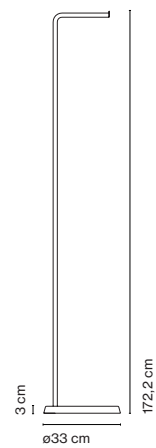

# Santorini Sputnik Estudio

marset

**Santorini**

**Garland accessory**

**Canopy**

**Canopy IP65**

**Santorini / A Fixed Stem / C**

- ⦿ E27 FBA 15W
- ⦿ E27 LED Standard 8W

Black electrical cord

- [Download](#) Assembly Instructions
- [Download](#) 2D
- [Download](#) 3D
- [Download](#) Energy label

Silver Delta  
ADI Awards  
2016

info@marset.com  
www.marset.com

Inspired by the lanterns found on fishing boats, this collection of outdoor customizable lamps allows you to create multiple compositions. Users can choose how many shades to place on the diffuser, along with their order, position and direction.

**Santorini**

**Wall bracket**

**Floor accessory**

**Wall bracket IP65**

**Santorini C**

**Santorini A Fixed stem**