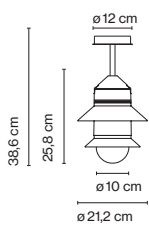

**Santorini**

**Wall bracket**

**Floor accessory**

**Wall bracket IP65**

**Santorini C**

**Santorini A Fixed stem**