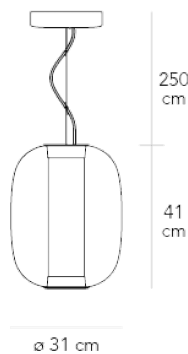

MADE IN

IT

MATERIAL DESCRIPTION

vetro, metallo galvanica

ALIMENTATION CABLE

Black

COLOR DESCRIPTION SKU

black, pink

DIMMER

Dimmable

GROUP TENSION

Integrated Led

CERTIFICATIONS

CEIP20

ENERGY CLASS

A++ >> A

COLOR

RECOMMENDED SOURCE

LED 25W (2700K, CRI>90, 2900Lm) + LED 8W (2700K, 1180Lm)

SKU

F441785550NRLE