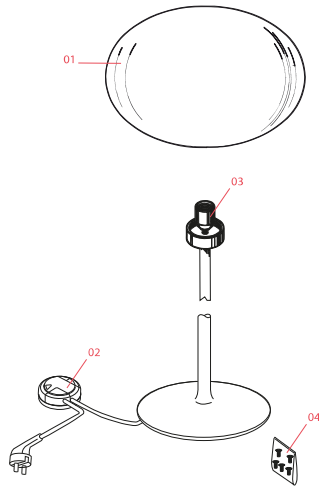

FLOS

■ F3032031 Matte Black

Glo-Ball Floor 2

Designed by Jasper Morrison, 1998

Halogen - 150W

Floor lamp providing diffused light. Diffuser consisting of an externally acid-etched, hand blown, flashed opaline glass and a die-cast threaded ring nut with alodine plating finish. Gray or black painted high-thickness steel base and stem and die-cast aluminum diffuser support. On the cable there is the electronic dimmer which allows the regulation of light brightness.

Bulbs

NOT INCLUDED

RF32288

LED Lamp E27 15W 2700K T38

NOT INCLUDED

RF32289

LED Lamp E27 15W 3000K T38

Spare Parts