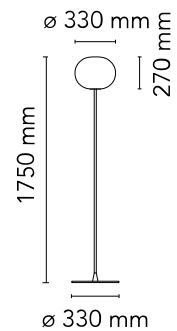

FLOS

■ F3032031 Matte Black

Glo-Ball Floor 2

Designed by Jasper Morrison, 1998

Halogen - 150W

Floor lamp providing diffused light. Diffuser consisting of an externally acid-etched, hand blown, flashed opaline glass and a die-cast threaded ring nut with alodine plating finish. Gray or black painted high-thickness steel base and stem and die-cast aluminum diffuser support. On the cable there is the electronic dimmer which allows the regulation of light brightness.

Are you a professional and your project needs consulting and support?

BOOK AN APPOINTMENT

Main specifications

EAN	8059607002599
Mounting	Floor
Environments	Indoor dry location
Light Source Type	Bulb
Lamp category	Halogen
Lamp holders	E27
Ilcos	HSGS
Number of heads	1
Power (W)	150

Physical

Colour	Matte Black
Length (mm)	330
Cord length (mm)	1800
Net weight (kg)	12.56
Package height (mm)	0
Package width (mm)	0
Package length (mm)	0
Package volume (m3)	0.34
IP internal	20

Download

Mounting instructions [↓ PDF](#)