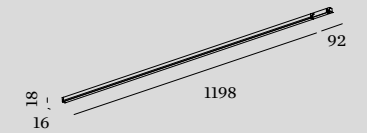

2.0 OPAL

LED 24.2W | 48V | PCB 3-step
aluminium powder coated
PC cover

0.32kg IP20 $\text{Ra} \geq 0.3$ $\text{P} \leq 24^\circ$

non dim

CODE	
	171482W
	171482B

DALI dim

CODE	
	171485W
	171485B

LIGHT COLOUR	LUMEN	CRI	CODE
2700K	1240	>90	3
3000K	1275	>90	5