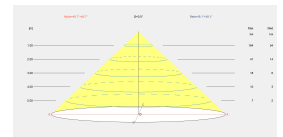

LOGISTICS

Net weight (kg): 2.55

Packaged weight (kg): 5

Packaging: 1605mm x 220mm x 220mm