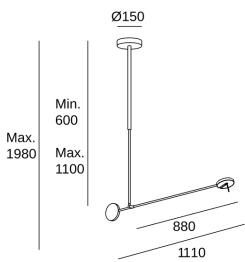

Invisible Single Adjustable

Francesc Vilaró

00-5694-05-05

Pendant Invisible Single Adjustable LED 9W LED warm-white 3000K PHASE CUT Black 393lm

TECHNICAL FEATURES

Luminaire total power : 12.2W

Real lumens : 393

Nominal lumens : 900

Real lm/W : 32

Correlated Colour Temperature (CCT) : LED warm-white 3000K

Lens / reflector angle : FLOOD 95°

Structure material : Aluminium, Steel

Structure finish : Black

Diffuser material : Methacrylate

LUMINOTECHNIC FEATURES

CRI: 80

MacAdam steps: 5

Photobiological risk: RG0

Lampholder	Quantity	Light source power (W)
LED	1	9W

LOGISTICS

Net weight (kg): 2.55

Packaged weight (kg): 5

Packaging: 1605mm x 220mm x 220mm

LIGHT APPLICATION