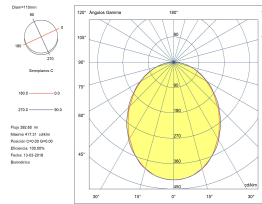

LOGISTICS

Net weight (kg): 2.55

Packaged weight (kg): 5

Packaging: 1605mm x 220mm x 220mm