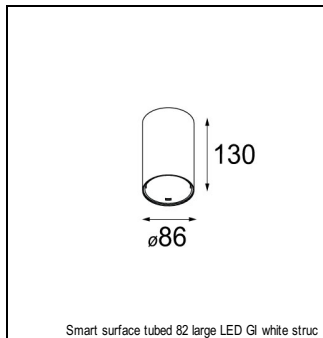

SMART CAKE 82 LED GE

ACCESSORIES

HUE-DEVICE

70000615	HUE TAP SWITCH
70008054	HUE SENSOR
70000152	HUE DIMMER SWITCH

HUE-BRIDGE

70000616	HUE BRIDGE EU
70000617	HUE BRIDGE UK

GYPKIT

12290130	GYPKIT 190X190 - Ø70
12291030	GYPKIT 210X190-2XØ70 R35-88

CONBOX

10889830	CONBOX 190X192X130X256

RECESSED-FRAME

12500230	SMART RECESSED RING 82

SURFACE-TUBED

12844009	SMART SURFACE TUBED 82 LARGE LED GI WHITE STRUC
12844032	SMART SURFACE TUBED 82 LARGE LED GI BLACK STRUC
12844024	SMART SURFACE TUBED 82 LARGE LED GI BRUSHED ALU
12845009	SMART SURFACE TUBED 82 LARGE LED GE WHITE STRUC
12845032	SMART SURFACE TUBED 82 LARGE LED GE BLACK STRUC
12845024	SMART SURFACE TUBED 82 LARGE LED GE BRUSHED ALU
12841009	SMART SURFACE TUBED 82 SMALL LED GE WHITE STRUC
12841032	SMART SURFACE TUBED 82 SMALL LED GE BLACK STRUC
12842409	SMART SURFACE TUBED SUSPENSION 82 XL LED DALI GI WHITE STRUC
12842432	SMART SURFACE TUBED SUSPENSION 82 XL LED DALI GI BLACK STRUC
12842424	SMART SURFACE TUBED SUSPENSION 82 XL LED DALI GI BRUSHED ALU
12842309	SMART SURFACE TUBED SUSPENSION 82 XL LED 1-10V/PUSHDIM GI WHITE STRUC
12842332	SMART SURFACE TUBED SUSPENSION 82 XL LED 1-10V/PUSHDIM GI BLACK STRUC
12842324	SMART SURFACE TUBED SUSPENSION 82 XL LED 1-10V/PUSHDIM GI BRUSHED ALU

ACCESSORIES

SURFACE-TUBED

12842209	SMART SURFACE TUBED SUSPENSION 82 XL LED TRE DIM GI WHITE STRUC
12842232	SMART SURFACE TUBED SUSPENSION 82 XL LED TRE DIM GI BLACK STRUC
12842224	SMART SURFACE TUBED SUSPENSION 82 XL LED TRE DIM GI BRUSHED ALU
12842009	SMART SURFACE TUBED SUSPENSION 82 LARGE LED GI WHITE STRUC
12842032	SMART SURFACE TUBED SUSPENSION 82 LARGE LED GI BLACK STRUC
12842024	SMART SURFACE TUBED SUSPENSION 82 LARGE LED GI BRUSHED ALU
12842809	SMART SURFACE TUBED SUSPENSION 82 LARGE LED GE WHITE STRUC
12842832	SMART SURFACE TUBED SUSPENSION 82 LARGE LED GE BLACK STRUC
12842909	SMART SURFACE TUBED SUSPENSION 82 XL LED GE WHITE STRUC
12842932	SMART SURFACE TUBED SUSPENSION 82 XL LED GE BLACK STRUC
12843009	SMART SURFACE TUBED 82 XL LED TRE DIM GI WHITE STRUC
12843032	SMART SURFACE TUBED 82 XL LED TRE DIM GI BLACK STRUC
12843024	SMART SURFACE TUBED 82 XL LED TRE DIM GI BRUSHED ALU
12843109	SMART SURFACE TUBED 82 XL LED 1-10V/PUSHDIM GI WHITE STRUC
12843132	SMART SURFACE TUBED 82 XL LED 1-10V/PUSHDIM GI BLACK STRUC
12843124	SMART SURFACE TUBED 82 XL LED 1-10V/PUSHDIM GI BRUSHED ALU
12843209	SMART SURFACE TUBED 82 XL LED DALI GI WHITE STRUC
12843232	SMART SURFACE TUBED 82 XL LED DALI GI BLACK STRUC
12843224	SMART SURFACE TUBED 82 XL LED DALI GI BRUSHED ALU
12843309	SMART SURFACE TUBED 82 XL LED GE WHITE STRUC
12843332	SMART SURFACE TUBED 82 XL LED GE BLACK STRUC

MASK

12500132	SMART MASK 82 2X BLACK STRUC
12500109	SMART MASK 82 2X WHITE STRUC
12500146	SMART MASK 82 2X GOLD
12500032	SMART MASK 82 1X BLACK STRUC
12500009	SMART MASK 82 1X WHITE STRUC
12500046	SMART MASK 82 1X GOLD

SURFACE-BOX

12515109	SMART SURFACE BOX 82 2X LED 1-10V/PUSHDIM GI WHITE STRUC
12515132	SMART SURFACE BOX 82 2X LED 1-10V/PUSHDIM GI BLACK STRUC
12515009	SMART SURFACE BOX 82 2X LED TRE DIM GI WHITE STRUC
12515032	SMART SURFACE BOX 82 2X LED TRE DIM GI BLACK STRUC