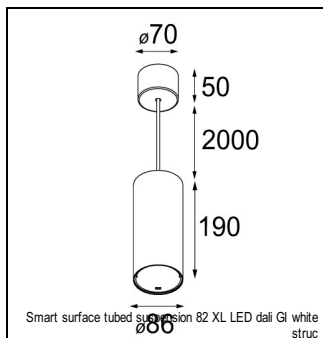

SMART CAKE 82 LED GE

ACCESSORIES

HUE-DEVICE

70000615	HUE TAP SWITCH
70008054	HUE SENSOR
70000152	HUE DIMMER SWITCH

HUE-BRIDGE

70000616	HUE BRIDGE EU
70000617	HUE BRIDGE UK

GYPKIT

12290130	GYPKIT 190X190 - Ø70
12291030	GYPKIT 210X190-2XØ70 R35-88

CONBOX

10889830	CONBOX 190X192X130X256

RECESSED-FRAME

12500230	SMART RECESSED RING 82

SURFACE-TUBED

12844009	SMART SURFACE TUBED 82 LARGE LED GI WHITE STRUC
12844032	SMART SURFACE TUBED 82 LARGE LED GI BLACK STRUC
12844024	SMART SURFACE TUBED 82 LARGE LED GI BRUSHED ALU
12845009	SMART SURFACE TUBED 82 LARGE LED GE WHITE STRUC
12845032	SMART SURFACE TUBED 82 LARGE LED GE BLACK STRUC
12845024	SMART SURFACE TUBED 82 LARGE LED GE BRUSHED ALU
12841009	SMART SURFACE TUBED 82 SMALL LED GE WHITE STRUC
12841032	SMART SURFACE TUBED 82 SMALL LED GE BLACK STRUC
12842409	SMART SURFACE TUBED SUSPENSION 82 XL LED DALI GI WHITE STRUC
12842432	SMART SURFACE TUBED SUSPENSION 82 XL LED DALI GI BLACK STRUC
12842424	SMART SURFACE TUBED SUSPENSION 82 XL LED DALI GI BRUSHED ALU
12842309	SMART SURFACE TUBED SUSPENSION 82 XL LED 1-10V/PUSHDIM GI WHITE STRUC
12842332	SMART SURFACE TUBED SUSPENSION 82 XL LED 1-10V/PUSHDIM GI BLACK STRUC
12842324	SMART SURFACE TUBED SUSPENSION 82 XL LED 1-10V/PUSHDIM GI BRUSHED ALU

ACCESSORIES

SURFACE-TUBED

12842209	SMART SURFACE TUBED SUSPENSION 82 XL LED TRE DIM GI WHITE STRUC
12842232	SMART SURFACE TUBED SUSPENSION 82 XL LED TRE DIM GI BLACK STRUC
12842224	SMART SURFACE TUBED SUSPENSION 82 XL LED TRE DIM GI BRUSHED ALU
12842009	SMART SURFACE TUBED SUSPENSION 82 LARGE LED GI WHITE STRUC
12842032	SMART SURFACE TUBED SUSPENSION 82 LARGE LED GI BLACK STRUC
12842024	SMART SURFACE TUBED SUSPENSION 82 LARGE LED GI BRUSHED ALU
12842809	SMART SURFACE TUBED SUSPENSION 82 LARGE LED GE WHITE STRUC
12842832	SMART SURFACE TUBED SUSPENSION 82 LARGE LED GE BLACK STRUC
12842909	SMART SURFACE TUBED SUSPENSION 82 XL LED GE WHITE STRUC
12842932	SMART SURFACE TUBED SUSPENSION 82 XL LED GE BLACK STRUC
12843009	SMART SURFACE TUBED 82 XL LED TRE DIM GI WHITE STRUC
12843032	SMART SURFACE TUBED 82 XL LED TRE DIM GI BLACK STRUC
12843024	SMART SURFACE TUBED 82 XL LED TRE DIM GI BRUSHED ALU
12843109	SMART SURFACE TUBED 82 XL LED 1-10V/PUSHDIM GI WHITE STRUC
12843132	SMART SURFACE TUBED 82 XL LED 1-10V/PUSHDIM GI BLACK STRUC
12843124	SMART SURFACE TUBED 82 XL LED 1-10V/PUSHDIM GI BRUSHED ALU
12843209	SMART SURFACE TUBED 82 XL LED DALI GI WHITE STRUC
12843232	SMART SURFACE TUBED 82 XL LED DALI GI BLACK STRUC
12843224	SMART SURFACE TUBED 82 XL LED DALI GI BRUSHED ALU
12843309	SMART SURFACE TUBED 82 XL LED GE WHITE STRUC
12843332	SMART SURFACE TUBED 82 XL LED GE BLACK STRUC

MASK

12500132	SMART MASK 82 2X BLACK STRUC
12500109	SMART MASK 82 2X WHITE STRUC
12500146	SMART MASK 82 2X GOLD
12500032	SMART MASK 82 1X BLACK STRUC
12500009	SMART MASK 82 1X WHITE STRUC
12500046	SMART MASK 82 1X GOLD

SURFACE-BOX

12515109	SMART SURFACE BOX 82 2X LED 1-10V/PUSHDIM GI WHITE STRUC
12515132	SMART SURFACE BOX 82 2X LED 1-10V/PUSHDIM GI BLACK STRUC
12515009	SMART SURFACE BOX 82 2X LED TRE DIM GI WHITE STRUC
12515032	SMART SURFACE BOX 82 2X LED TRE DIM GI BLACK STRUC