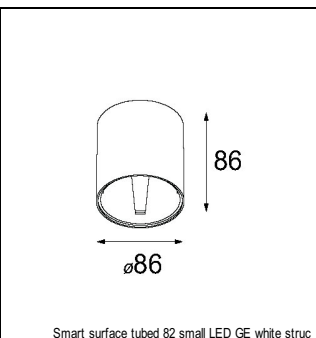

SMART CAKE 82 LED GE

ACCESSORIES

HUE-DEVICE

70000615	HUE TAP SWITCH
70008054	HUE SENSOR
70000152	HUE DIMMER SWITCH

HUE-BRIDGE

70000616	HUE BRIDGE EU
70000617	HUE BRIDGE UK

GYPKIT

12290130	GYPKIT 190X190 - Ø70
12291030	GYPKIT 210X190-2XØ70 R35-88

CONBOX

10889830	CONBOX 190X192X130X256

RECESSED-FRAME

12500230	SMART RECESSED RING 82

SURFACE-TUBED

12844009	SMART SURFACE TUBED 82 LARGE LED GI WHITE STRUC
12844032	SMART SURFACE TUBED 82 LARGE LED GI BLACK STRUC
12844024	SMART SURFACE TUBED 82 LARGE LED GI BRUSHED ALU
12845009	SMART SURFACE TUBED 82 LARGE LED GE WHITE STRUC
12845032	SMART SURFACE TUBED 82 LARGE LED GE BLACK STRUC
12845024	SMART SURFACE TUBED 82 LARGE LED GE BRUSHED ALU
12841009	SMART SURFACE TUBED 82 SMALL LED GE WHITE STRUC
12841032	SMART SURFACE TUBED 82 SMALL LED GE BLACK STRUC
12842409	SMART SURFACE TUBED SUSPENSION 82 XL LED DALI GI WHITE STRUC
12842432	SMART SURFACE TUBED SUSPENSION 82 XL LED DALI GI BLACK STRUC
12842424	SMART SURFACE TUBED SUSPENSION 82 XL LED DALI GI BRUSHED ALU
12842309	SMART SURFACE TUBED SUSPENSION 82 XL LED 1-10V/PUSHDIM GI WHITE STRUC
12842332	SMART SURFACE TUBED SUSPENSION 82 XL LED 1-10V/PUSHDIM GI BLACK STRUC
12842324	SMART SURFACE TUBED SUSPENSION 82 XL LED 1-10V/PUSHDIM GI BRUSHED ALU

ACCESSORIES

SURFACE-TUBED

12842209	SMART SURFACE TUBED SUSPENSION 82 XL LED TRE DIM GI WHITE STRUC
12842232	SMART SURFACE TUBED SUSPENSION 82 XL LED TRE DIM GI BLACK STRUC
12842224	SMART SURFACE TUBED SUSPENSION 82 XL LED TRE DIM GI BRUSHED ALU
12842009	SMART SURFACE TUBED SUSPENSION 82 LARGE LED GI WHITE STRUC
12842032	SMART SURFACE TUBED SUSPENSION 82 LARGE LED GI BLACK STRUC
12842024	SMART SURFACE TUBED SUSPENSION 82 LARGE LED GI BRUSHED ALU
12842809	SMART SURFACE TUBED SUSPENSION 82 LARGE LED GE WHITE STRUC
12842832	SMART SURFACE TUBED SUSPENSION 82 LARGE LED GE BLACK STRUC
12842909	SMART SURFACE TUBED SUSPENSION 82 XL LED GE WHITE STRUC
12842932	SMART SURFACE TUBED SUSPENSION 82 XL LED GE BLACK STRUC
12843009	SMART SURFACE TUBED 82 XL LED TRE DIM GI WHITE STRUC
12843032	SMART SURFACE TUBED 82 XL LED TRE DIM GI BLACK STRUC
12843024	SMART SURFACE TUBED 82 XL LED TRE DIM GI BRUSHED ALU
12843109	SMART SURFACE TUBED 82 XL LED 1-10V/PUSHDIM GI WHITE STRUC
12843132	SMART SURFACE TUBED 82 XL LED 1-10V/PUSHDIM GI BLACK STRUC
12843124	SMART SURFACE TUBED 82 XL LED 1-10V/PUSHDIM GI BRUSHED ALU
12843209	SMART SURFACE TUBED 82 XL LED DALI GI WHITE STRUC
12843232	SMART SURFACE TUBED 82 XL LED DALI GI BLACK STRUC
12843224	SMART SURFACE TUBED 82 XL LED DALI GI BRUSHED ALU
12843309	SMART SURFACE TUBED 82 XL LED GE WHITE STRUC
12843332	SMART SURFACE TUBED 82 XL LED GE BLACK STRUC

MASK

12500132	SMART MASK 82 2X BLACK STRUC
12500109	SMART MASK 82 2X WHITE STRUC
12500146	SMART MASK 82 2X GOLD
12500032	SMART MASK 82 1X BLACK STRUC
12500009	SMART MASK 82 1X WHITE STRUC
12500046	SMART MASK 82 1X GOLD

SURFACE-BOX

12515109	SMART SURFACE BOX 82 2X LED 1-10V/PUSHDIM GI WHITE STRUC
12515132	SMART SURFACE BOX 82 2X LED 1-10V/PUSHDIM GI BLACK STRUC
12515009	SMART SURFACE BOX 82 2X LED TRE DIM GI WHITE STRUC
12515032	SMART SURFACE BOX 82 2X LED TRE DIM GI BLACK STRUC