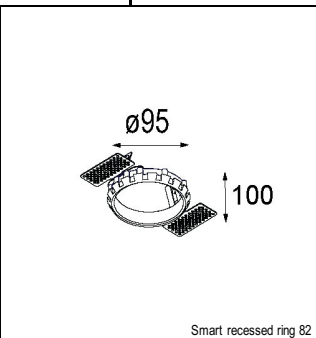

SMART CAKE 82 LED GE

ACCESSORIES

HUE-DEVICE

70000615	HUE TAP SWITCH
70008054	HUE SENSOR
70000152	HUE DIMMER SWITCH

HUE-BRIDGE

70000616	HUE BRIDGE EU
70000617	HUE BRIDGE UK

GYPKIT

12290130	GYPKIT 190X190 - Ø70
12291030	GYPKIT 210X190-2XØ70 R35-88

CONBOX

10889830	CONBOX 190X192X130X256

RECESSED-FRAME

12500230	SMART RECESSED RING 82

SURFACE-TUBED

12844009	SMART SURFACE TUBED 82 LARGE LED GI WHITE STRUC
12844032	SMART SURFACE TUBED 82 LARGE LED GI BLACK STRUC
12844024	SMART SURFACE TUBED 82 LARGE LED GI BRUSHED ALU
12845009	SMART SURFACE TUBED 82 LARGE LED GE WHITE STRUC
12845032	SMART SURFACE TUBED 82 LARGE LED GE BLACK STRUC
12845024	SMART SURFACE TUBED 82 LARGE LED GE BRUSHED ALU
12841009	SMART SURFACE TUBED 82 SMALL LED GE WHITE STRUC
12841032	SMART SURFACE TUBED 82 SMALL LED GE BLACK STRUC
12842409	SMART SURFACE TUBED SUSPENSION 82 XL LED DALI GI WHITE STRUC
12842432	SMART SURFACE TUBED SUSPENSION 82 XL LED DALI GI BLACK STRUC
12842424	SMART SURFACE TUBED SUSPENSION 82 XL LED DALI GI BRUSHED ALU
12842309	SMART SURFACE TUBED SUSPENSION 82 XL LED 1-10V/PUSHDIM GI WHITE STRUC
12842332	SMART SURFACE TUBED SUSPENSION 82 XL LED 1-10V/PUSHDIM GI BLACK STRUC
12842324	SMART SURFACE TUBED SUSPENSION 82 XL LED 1-10V/PUSHDIM GI BRUSHED ALU

ACCESSORIES

SURFACE-TUBED

12842209	SMART SURFACE TUBED SUSPENSION 82 XL LED TRE DIM GI WHITE STRUC
12842232	SMART SURFACE TUBED SUSPENSION 82 XL LED TRE DIM GI BLACK STRUC
12842224	SMART SURFACE TUBED SUSPENSION 82 XL LED TRE DIM GI BRUSHED ALU
12842009	SMART SURFACE TUBED SUSPENSION 82 LARGE LED GI WHITE STRUC
12842032	SMART SURFACE TUBED SUSPENSION 82 LARGE LED GI BLACK STRUC
12842024	SMART SURFACE TUBED SUSPENSION 82 LARGE LED GI BRUSHED ALU
12842809	SMART SURFACE TUBED SUSPENSION 82 LARGE LED GE WHITE STRUC
12842832	SMART SURFACE TUBED SUSPENSION 82 LARGE LED GE BLACK STRUC
12842909	SMART SURFACE TUBED SUSPENSION 82 XL LED GE WHITE STRUC
12842932	SMART SURFACE TUBED SUSPENSION 82 XL LED GE BLACK STRUC
12843009	SMART SURFACE TUBED 82 XL LED TRE DIM GI WHITE STRUC
12843032	SMART SURFACE TUBED 82 XL LED TRE DIM GI BLACK STRUC
12843024	SMART SURFACE TUBED 82 XL LED TRE DIM GI BRUSHED ALU
12843109	SMART SURFACE TUBED 82 XL LED 1-10V/PUSHDIM GI WHITE STRUC
12843132	SMART SURFACE TUBED 82 XL LED 1-10V/PUSHDIM GI BLACK STRUC
12843124	SMART SURFACE TUBED 82 XL LED 1-10V/PUSHDIM GI BRUSHED ALU
12843209	SMART SURFACE TUBED 82 XL LED DALI GI WHITE STRUC
12843232	SMART SURFACE TUBED 82 XL LED DALI GI BLACK STRUC
12843224	SMART SURFACE TUBED 82 XL LED DALI GI BRUSHED ALU
12843309	SMART SURFACE TUBED 82 XL LED GE WHITE STRUC
12843332	SMART SURFACE TUBED 82 XL LED GE BLACK STRUC

MASK

12500132	SMART MASK 82 2X BLACK STRUC
12500109	SMART MASK 82 2X WHITE STRUC
12500146	SMART MASK 82 2X GOLD
12500032	SMART MASK 82 1X BLACK STRUC
12500009	SMART MASK 82 1X WHITE STRUC
12500046	SMART MASK 82 1X GOLD

SURFACE-BOX

12515109	SMART SURFACE BOX 82 2X LED 1-10V/PUSHDIM GI WHITE STRUC
12515132	SMART SURFACE BOX 82 2X LED 1-10V/PUSHDIM GI BLACK STRUC
12515009	SMART SURFACE BOX 82 2X LED TRE DIM GI WHITE STRUC
12515032	SMART SURFACE BOX 82 2X LED TRE DIM GI BLACK STRUC