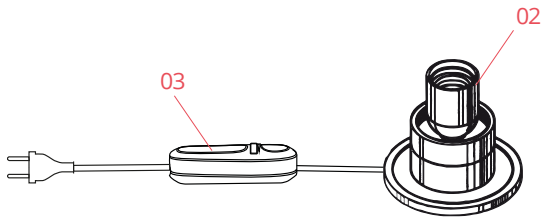

Spare Parts

01.	Glo-Ball Ceiling/Wall/Basic Zero diffuser assembly	RF3335100
02.	Lamp holder fitting e14	RF18844
03.	Dimmer 4-25W 220-240V Black	RF32262

DOWNLOAD