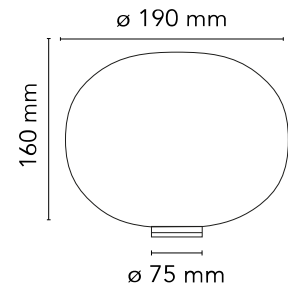

FLOS

F3330009 White

Glo-Ball Basic Zero Dimmer

Designed by Jasper Morrison, 2009

Halogen - 60W

Table/desk lamp providing diffused light. Diffuser consisting of an externally acidetched, hand blown, flashed opaline glass and a die-cast aluminum threaded ring nut with alodine plating finish. 30% fiberglass reinforced injection-molded polyamide base. Gray painted, die-cast aluminum diffuser support. On the cable there is the electronic dimmer which allows the regulation of light brightness.

Are you a professional and your project needs consulting and support?

BOOK AN APPOINTMENT

Main specifications

EAN	8059607019269
Mounting	Table
Environments	Indoor dry location
Light Source Type	Bulb
Lamp category	Halogen
Lamp holders	E14
Ilcos	HSGS
Number of heads	1
Power (W)	60

Physical

Colour	White
Length (mm)	190
Cord length (mm)	1900
Net weight (kg)	1
Package height (mm)	225
Package width (mm)	260
Package length (mm)	270
Package volume (m3)	0.02
IP internal	40

Download

Mounting instructions [↓ PDF](#)