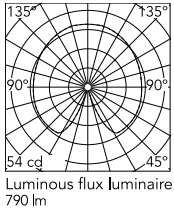

Physical

Colour	White
Length (mm)	190
Cord length (mm)	1900
Net weight (kg)	1
Package height (mm)	225
Package width (mm)	260
Package length (mm)	270
Package volume (m3)	0.02
IP internal	40

Download

Mounting instructions [↓ PDF](#)

Spare Parts [↓ PDF](#)

Photometric Files

LDT / IES [↓ LDT](#)

Technical Drawings

2D [↓ ZIP](#)

3D [↓ ZIP](#)

[🔒 Bim](#) [↓ ZIP](#)

Schematic light drawing