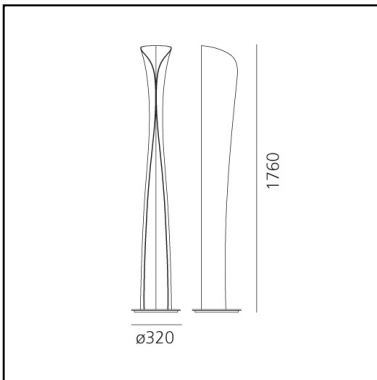

## LUMINAIRE

- Watt: **44W**
- Voltage: **220V-240V**
- Delivered lumen output: **4003lm**
- CCT: **3000K**
- Efficiency: **90%**
- Efficacy: **90.98lm/W**
- CRI: **90**

## DIMENSIONS

- Height: **1740 mm**
- Diameter: **320 mm**

## SOURCES INCLUDED

- Category: **Led**
- Number: **1**
- Watt: **44W**
- Delivered lumen output: **4042lm**
- Color temperature (K): **3000K**
- CRI: **90**
- Color Tolerance: **MacAdam 3SDCM**

## SOURCES NOT INCLUDED

- Category: **LED RETROFIT**
- Number: **1**
- Watt: **10W**
- Socket: **GU10**
- Color temperature (K): **3000K**