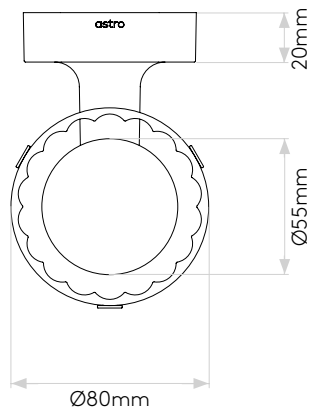

Please note that some dimensions may vary slightly due to manufacturing tolerances, this includes cable entry and fixing holes

Veuillez noter que certaines dimensions peuvent varier légèrement en raison des tolérances de fabrication, y compris l'entrée de câble et les trous de fixation.

Bitte beachten Sie, dass die Maße Fertigungstoleranzen unterliegen und daher in geringem Umfang von der angegebenen Größe abweichen können. Dies gilt auch für Kabeleingänge und Befestigungslöcher.

Si prega notare che possono esserci piccole variazioni in alcune dimensioni dovute alle tolleranze di produzione, queste includono l'ingresso del cavo e i fori di fissaggio.