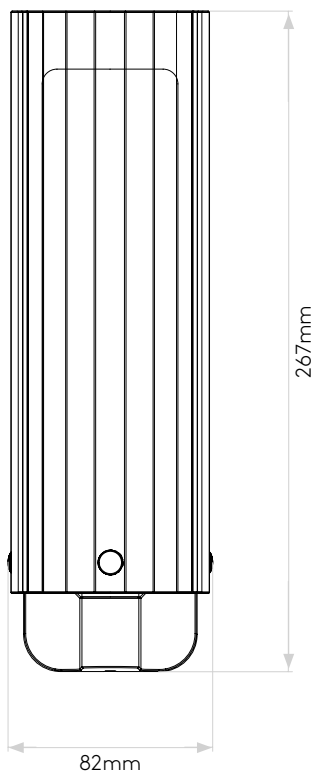

GENERAL

LOCATION:	Bathroom/Interior
CLASS:	CE (Class I)
IP RATING:	IP44
BATHROOM ZONE:	Zone 2, 3
DRIVER REQUIRED:	No
INSTALLATION ORIENTATION:	Wall Mount - Vertical
MAIN MATERIAL:	Metal - Zinc
DIMENSIONS (mm):	H: 267 W: 82 D: 124
CUT OUT HOLE (mm):	-
RECESS DEPTH (mm):	-
FIRE RATING:	-
CABLE LENGTH (mm):	-
GROSS WEIGHT (kg):	1.6

LAMP

LIGHT SOURCE:	LED E14/SES
WATTAGE:	5W
LAMP INCLUDED:	No
MAXIMUM LAMP LENGTH (mm):	130
LUMINOUS FLUX (lm):	-
COLOUR TEMP (K):	Lamp Dependent
CRI (Ra):	Lamp Dependent
MACADAM ELLIPSE:	-
TILT ADJUSTABLE ANGLE (°):	-
ROTATION ADJUSTABLE ANGLE (°):	-
LIFETIME (hrs):	Lamp Dependent
BEAM ANGLE (°):	-

Please note that some dimensions may vary slightly due to manufacturing tolerances, this includes cable entry and fixing holes

Veuillez noter que certaines dimensions peuvent varier légèrement en raison des tolérances de fabrication, y compris l'entrée de câble et les trous de fixation.