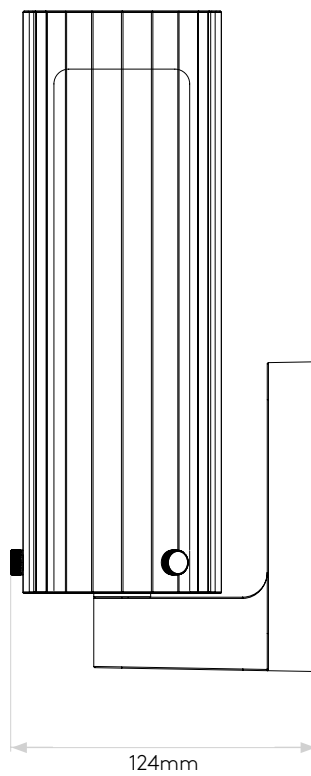

GENERAL

LOCATION:	Bathroom/Interior
CLASS:	CE (Class I)
IP RATING:	IP44
BATHROOM ZONE:	Zone 2, 3
DRIVER REQUIRED:	No
INSTALLATION ORIENTATION:	Wall Mount - Vertical
MAIN MATERIAL:	Metal - Zinc
DIMENSIONS (mm):	H: 267 W: 82 D: 124
CUT OUT HOLE (mm):	-
RECESS DEPTH (mm):	-
FIRE RATING:	-
CABLE LENGTH (mm):	-
GROSS WEIGHT (kg):	1.6

LAMP

LIGHT SOURCE:	LED E14/SES
WATTAGE:	5W
LAMP INCLUDED:	No
MAXIMUM LAMP LENGTH (mm):	130
LUMINOUS FLUX (lm):	-
COLOUR TEMP (K):	Lamp Dependent
CRI (Ra):	Lamp Dependent
MACADAM ELLIPSE:	-
TILT ADJUSTABLE ANGLE (°):	-
ROTATION ADJUSTABLE ANGLE (°):	-
LIFETIME (hrs):	Lamp Dependent
BEAM ANGLE (°):	-

Please note that some dimensions may vary slightly due to manufacturing tolerances, this includes cable entry and fixing holes

Veuillez noter que certaines dimensions peuvent varier légèrement en raison des tolérances de fabrication, y compris l'entrée de câble et les trous de fixation.