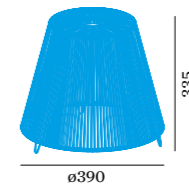

COSTA

OUTDOOR
FLOOR SURFACE

1.0 LED

2x LED channels 1.5W | 120lm
110-220VAC | 2200-4000K
rechargeable li-ion battery
incl. charger | light for 8 hours
recharging time 5 hours
polyethylene | polypropylene

0.90kg IP65

handle colour

	CODE
	865186YE9
	865186OR9
	865186SB9
	865186B9

OPTIONAL

1.0 rope

	CODE
	90057171
	90057170

OPTIONAL

pole