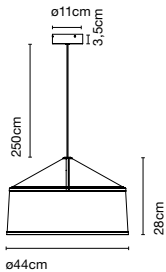

Zenc

Joan Gaspar

marset

Zenc

Zenc

E27 Globe (Ø95) 12W

- White (RAL 1013)
- Grey (RAL 7022)
- Red (RAL 3011)
- Sky Blue (PANTONE 7542C)
- Pale pink (RAL 010 85 10)
- Pale yellow (RAL 085 80 30)

Shade made of bi-injected rotary moulded polyethylene: texture on the outer part and smooth satin white on the inner part of the fixture.