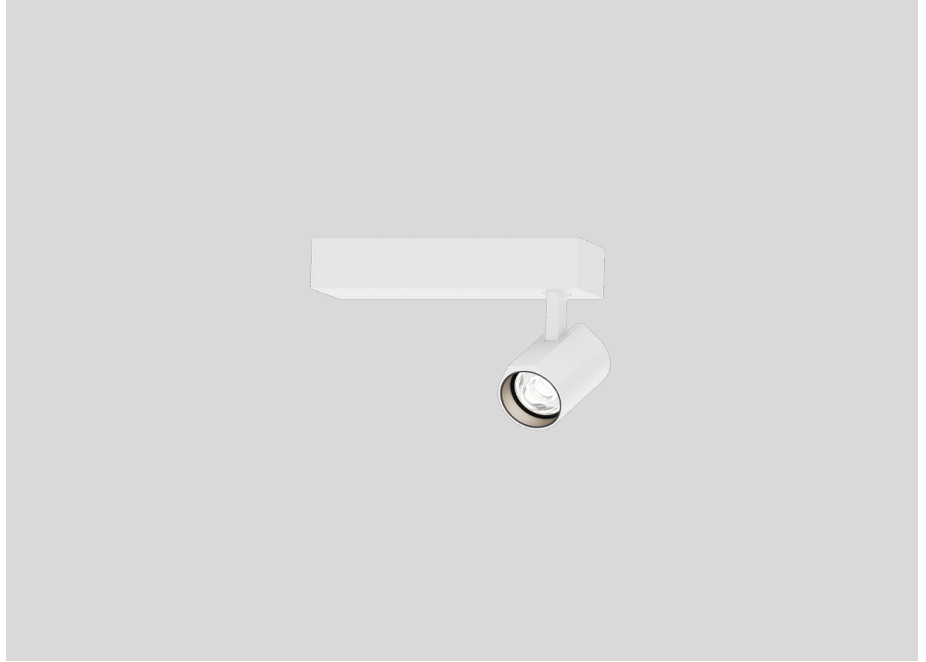

GENERAL

Ceiling

Surface

Signal White

IP20

Interior

440 lm

LED

2700 K

PHYSICAL

Length 135 mm

Width 34 mm

Height 55 mm

0.2 kg

Tilt max 90°

Rotation 350°

ELECTRICAL

phase-cut dim

220 - 240 V

Total connected power 7 W

PC1

Safety distance 0.3 m

WEVER & DUCRÉ
LIGHTING

CENO SURFACE 1.0

176664W3

OPTICAL

Honeycomb

TYPE	COLOUR	(MM)	ORDERCODE
CENO PIRRO BLIEK ROUND PETIT	White	29	9 0 0 5 1 1 3 0
CENO PIRRO BLIEK ROUND PETIT	Black	29	9 0 0 5 1 1 3 1