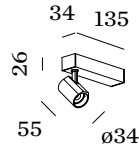

2700 K

PHYSICAL

Length 135 mm

Width 34 mm

Height 55 mm

0.2 kg

Tilt max 90°

Rotation 350°

ELECTRICAL

phase-cut dim

220 - 240 V

Total connected power 7 W

PC1

Safety distance 0.3 m

WEVER & DUCRÉ
LIGHTING

CENO SURFACE 1.0

176664W3

OPTICAL

Honeycomb

TYPE	COLOUR	(MM)	ORDERCODE
CENO PIRRO BLIEK ROUND PETIT	White	29	9 0 0 5 1 1 3 0
CENO PIRRO BLIEK ROUND PETIT	Black	29	9 0 0 5 1 1 3 1