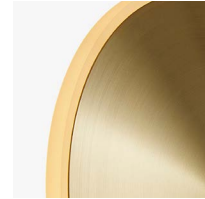

### Available colors

Brass

Steel

	North America	Europe
<b>Bulb</b>	9W LED, 120V (100-277V available)	9W LED, 220-240V
<b>Color temperature</b>	2700K	2700K
<b>Lumen output</b>	300lm	300lm
<b>Cord</b>	-	-
<b>Canopy</b>	-	-
<b>Material</b>	Brass, acrylic diffuser	Brass, acrylic diffuser
<b>Size</b>	Ø 10, H 10 (in)	Ø 24, H 23 (cm)
<b>Weight</b>	TBA	TBA
<b>Fire retardant</b>	-	-
<b>Country of origin</b>	United States/The Netherlands	The Netherlands
<b>Certification</b>	Pending	CE