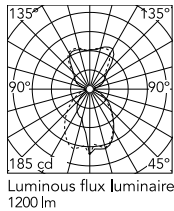

Schematic light drawing

Photometric

Lighting type	Indirect, Direct
Light distribution	Symmetric

Electrical

Insulation class	I
Frequency (Hz)	50/60
Main voltage (Vac)	220-240
LED voltage Vf (Vdc)	null
Dimmable	Yes
Dimming interface	Dimmer Integrated
Batteries inside	No