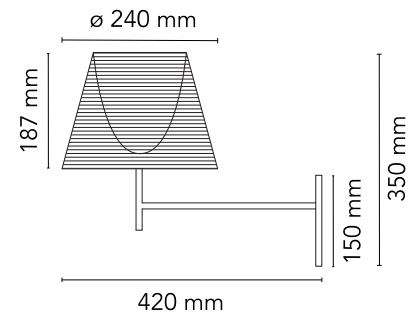

FLOS

F6307007 Fabric

KTribe Wall

Designed by Philippe Starck, 2007

Halogen - 70W

Wall mounted fixture providing diffused lighting; a switch located near the diffuser allows for 4-level light adjustment via a "remote" dimmer. Cover rose in die-cast, polished and chrome-plated Zamak alloy. Arm and diffuser support in polished aluminum tube. Injectionmolded PC (polycarbonate) inner diffuser opal color. Outer diffusers in transparent or fumée PMMA (polymethylmethacrylate) and silver or bronze on the inner surface, by vacuum aluminum coating. Injection-molded PC (polycarbonate) upper ring, completely transparent, or transparent brown for the outer bronze diffuser.

Are you a professional and your project needs consulting and support?

[BOOK AN APPOINTMENT](#)

Main specifications

Mounting	Wall
Environments	Indoor dry location
Light Source Type	Bulb
Lamp category	Halogen
Lamp holders	E27
Iicos	HSGS
Number of heads	1
Power (W)	70

Physical

Colour	Fabric
Length (mm)	240
Net weight (kg)	1.46
Package height (mm)	0
Package width (mm)	0
Package length (mm)	0
Package volume (m3)	0.05
IP internal	20

Download

[Mounting instructions](#) PDF

[Spare Parts](#) PDF

Photometric Files

[LDT / IES](#) LDT

Technical Drawings

[2D](#) ZIP

[3D](#) ZIP